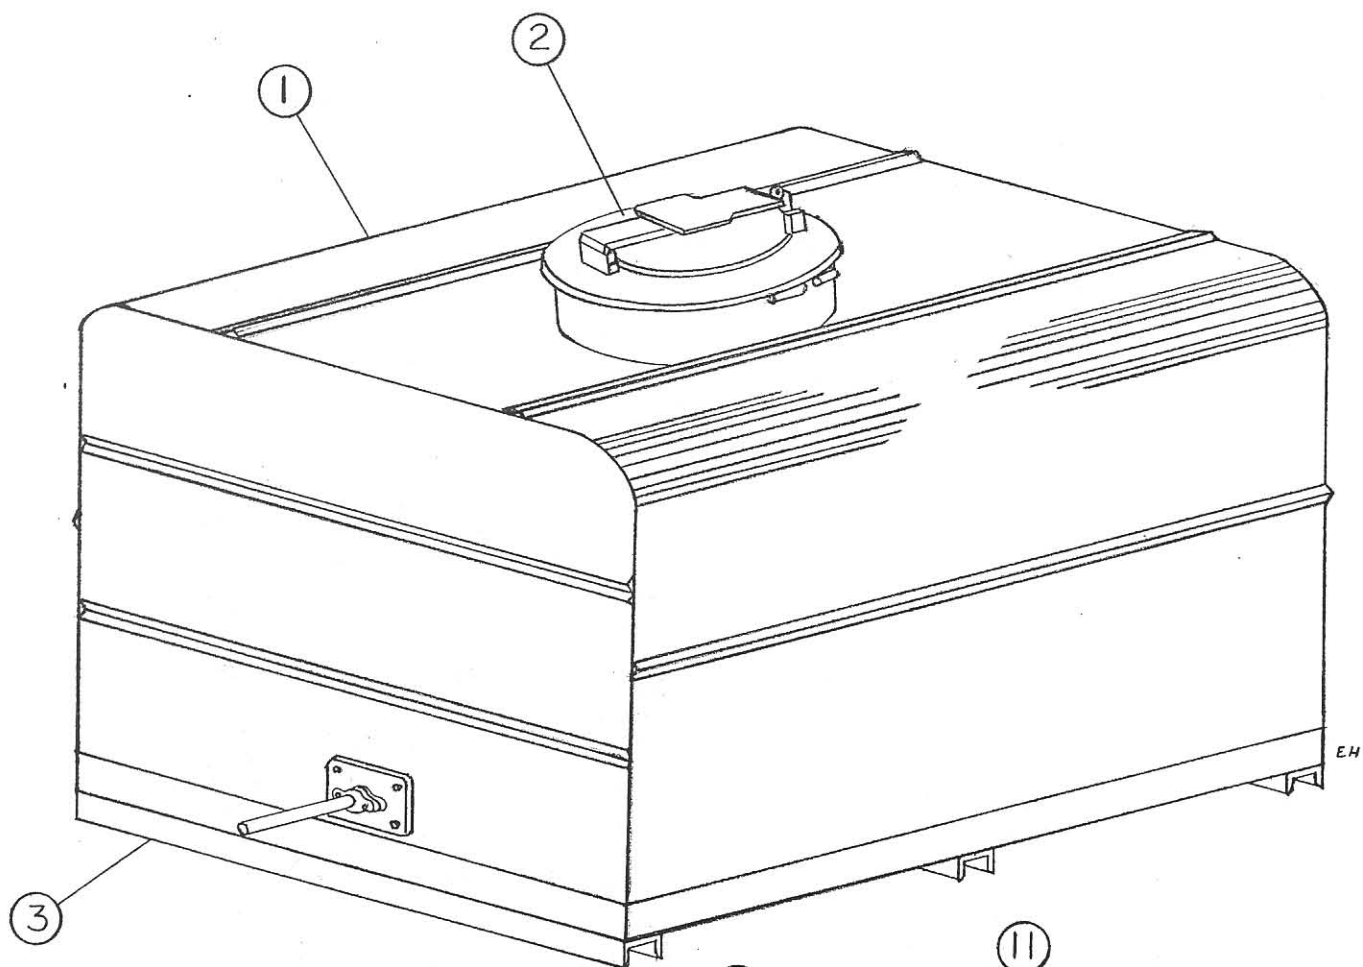

300 GAL. S.S. TANK GALLONAGE

300 GALLON S.S. TANK ASSY.

<u>ITEM</u>	<u>QTY.</u>	<u>DESCRIPTION</u>	<u>PART NO.</u>
1	1	300 Gallon Tank	RMC1509
2	1	Lid Assembly	RP03119
3	3	Tank Mount	RMC1509
4	1	Zert Fitting	RP03120
5	1	Agitator Block- Large	RMB2018
6	13	"O" Ring	RP03121
7	2	SS Paddle Assembly	RMB1256-2
8	4	Hex Head Bolt	RP03122
9	4	Lock Washer	RP03123
10	4	Hex Nut	RP03124
11		Not Required on 300 Gal. Tank	
12	2	Set Collar	RP03125
13	2	Hex Head Bolt	RP03126
14	1	Zert Fitting	RP03127
15	1	Agitator Block- Small	RMB2015
16	1	Agitator Shaft	RMC2006
17	4	Hex Head Bolt	RP03128
18	4	Flat Washer	RP03129
19	4	Lock Washer	RP03123
20	4	Hex Nut	RP03124
21	1	"O" Ring	RP03132
22	1	Packing Retainer	RMB2016
23	2	Allen Head Set Screw	RP03134
N.I.	3	Packing	RP03135
		Complete Assembly	RMC2509