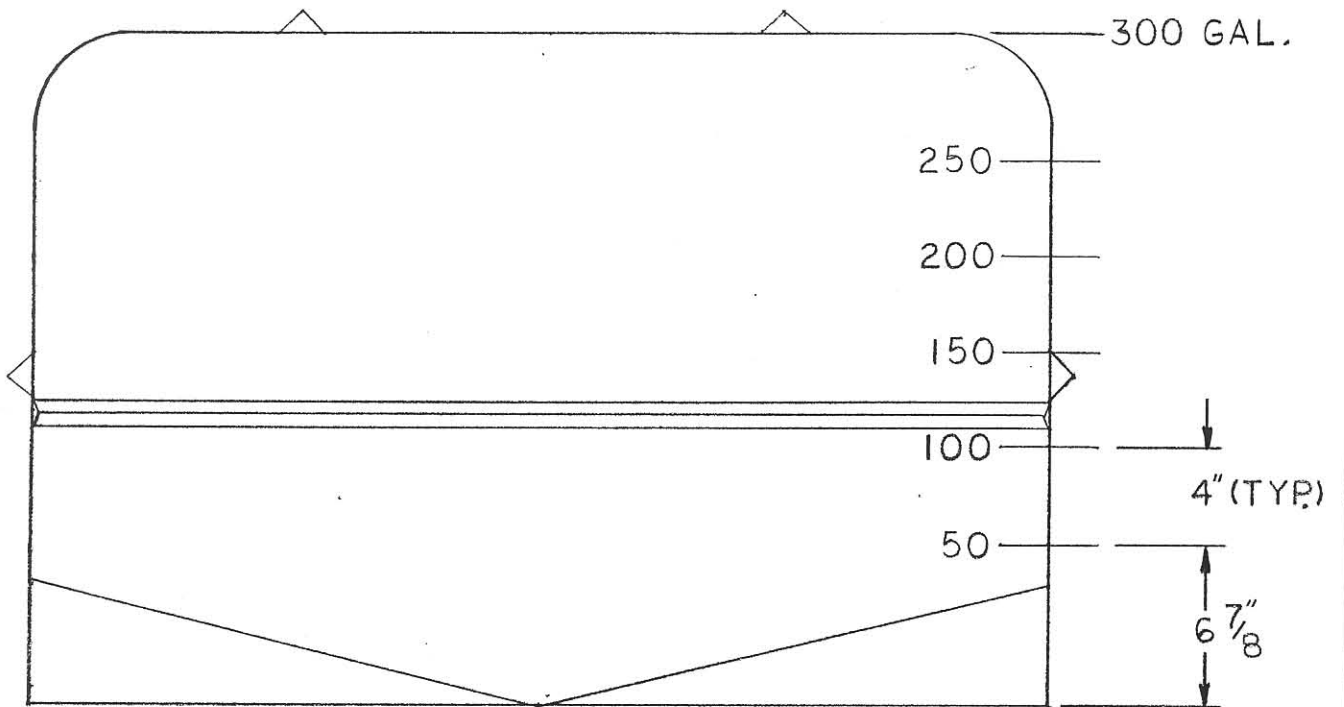

300 GAL. S.S. TANK GALLONAGE

300 GALLON S.S. TANK ASSY.

<u>ITEM</u>	<u>QTY.</u>	<u>DESCRIPTION</u>	<u>PART NO.</u>
1	1	300 Gallon Tank	RMC1509
2	1	Lid Assembly	RP03119
3	3	Tank Mount	RMC1509
4	1	Zert Fitting	RP03120
5	1	Agitator Block- Large	RMB2018
6	13	"O" Ring	RP03121
7	2	SS Paddle Assembly	RMB1256-2
8	4	Hex Head Bolt	RP03122
9	4	Lock Washer	RP03123
10	4	Hex Nut	RP03124
11		Not Required on 300 Gal. Tank	
12	2	Set Collar	RP03125
13	2	Hex Head Bolt	RP03126
14	1	Zert Fitting	RP03127
15	1	Agitator Block- Small	RMB2015
16	1	Agitator Shaft	RMC2006
17	4	Hex Head Bolt	RP03128
18	4	Flat Washer	RP03129
19	4	Lock Washer	RP03123
20	4	Hex Nut	RP03124
21	1	"O" Ring	RP03132
22	1	Packing Retainer	RMB2016
23	2	Allen Head Set Screw	RP03134
N.I.	3	Packing	RP03135
		Complete Assembly	RMC2509