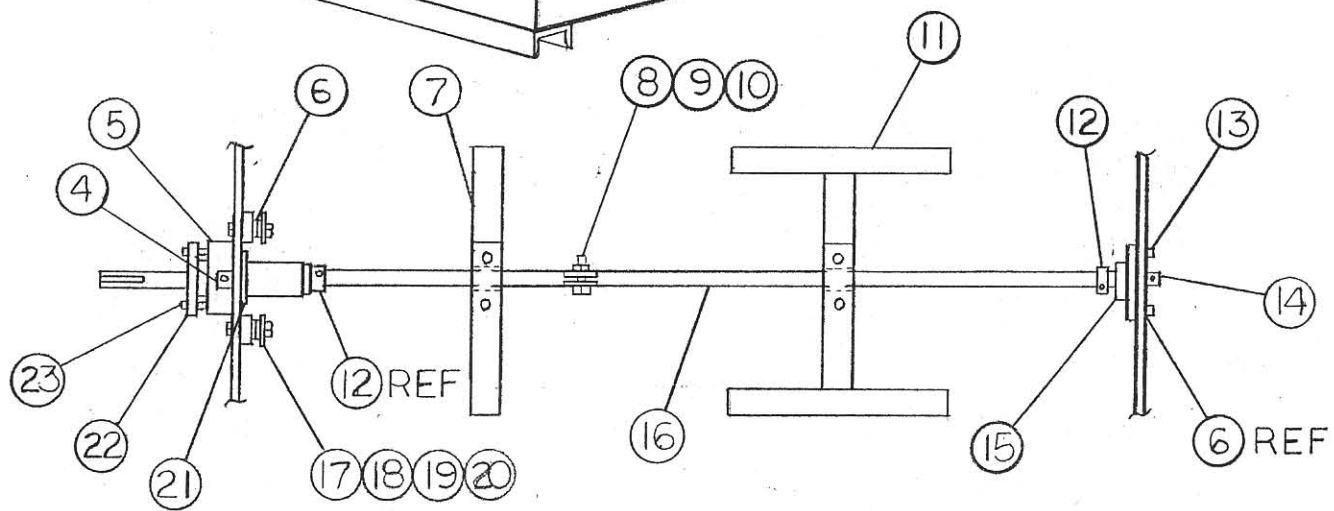

300 GAL. S.S. TANK GALLONAGE

300 GALLON S.S. TANK ASSY.

<u>ITEM</u>	<u>QTY.</u>	<u>DESCRIPTION</u>	<u>PART NO.</u>
1	1	300 Gallon Tank	RMC1509
2	1	Lid Assembly	RP03119
3	3	Tank Mount	RMC1509
4	1	Zert Fitting	RP03120
5	1	Agitator Block- Large	RMB2018
6	13	"O" Ring	RP03121
7	2	SS Paddle Assembly	RMB1256-2
8	4	Hex Head Bolt	RP03122
9	4	Lock Washer	RP03123
10	4	Hex Nut	RP03124
11		Not Required on 300 Gal. Tank	
12	2	Set Collar	RP03125
13	2	Hex Head Bolt	RP03126
14	1	Zert Fitting	RP03127
15	1	Agitator Block- Small	RMB2015
16	1	Agitator Shaft	RMC2006
17	4	Hex Head Bolt	RP03128
18	4	Flat Washer	RP03129
19	4	Lock Washer	RP03123
20	4	Hex Nut	RP03124
21	1	"O" Ring	RP03132
22	1	Packing Retainer	RMB2016
23	2	Allen Head Set Screw	RP03134
N.I.	3	Packing	RP03135
		Complete Assembly	RMC2509