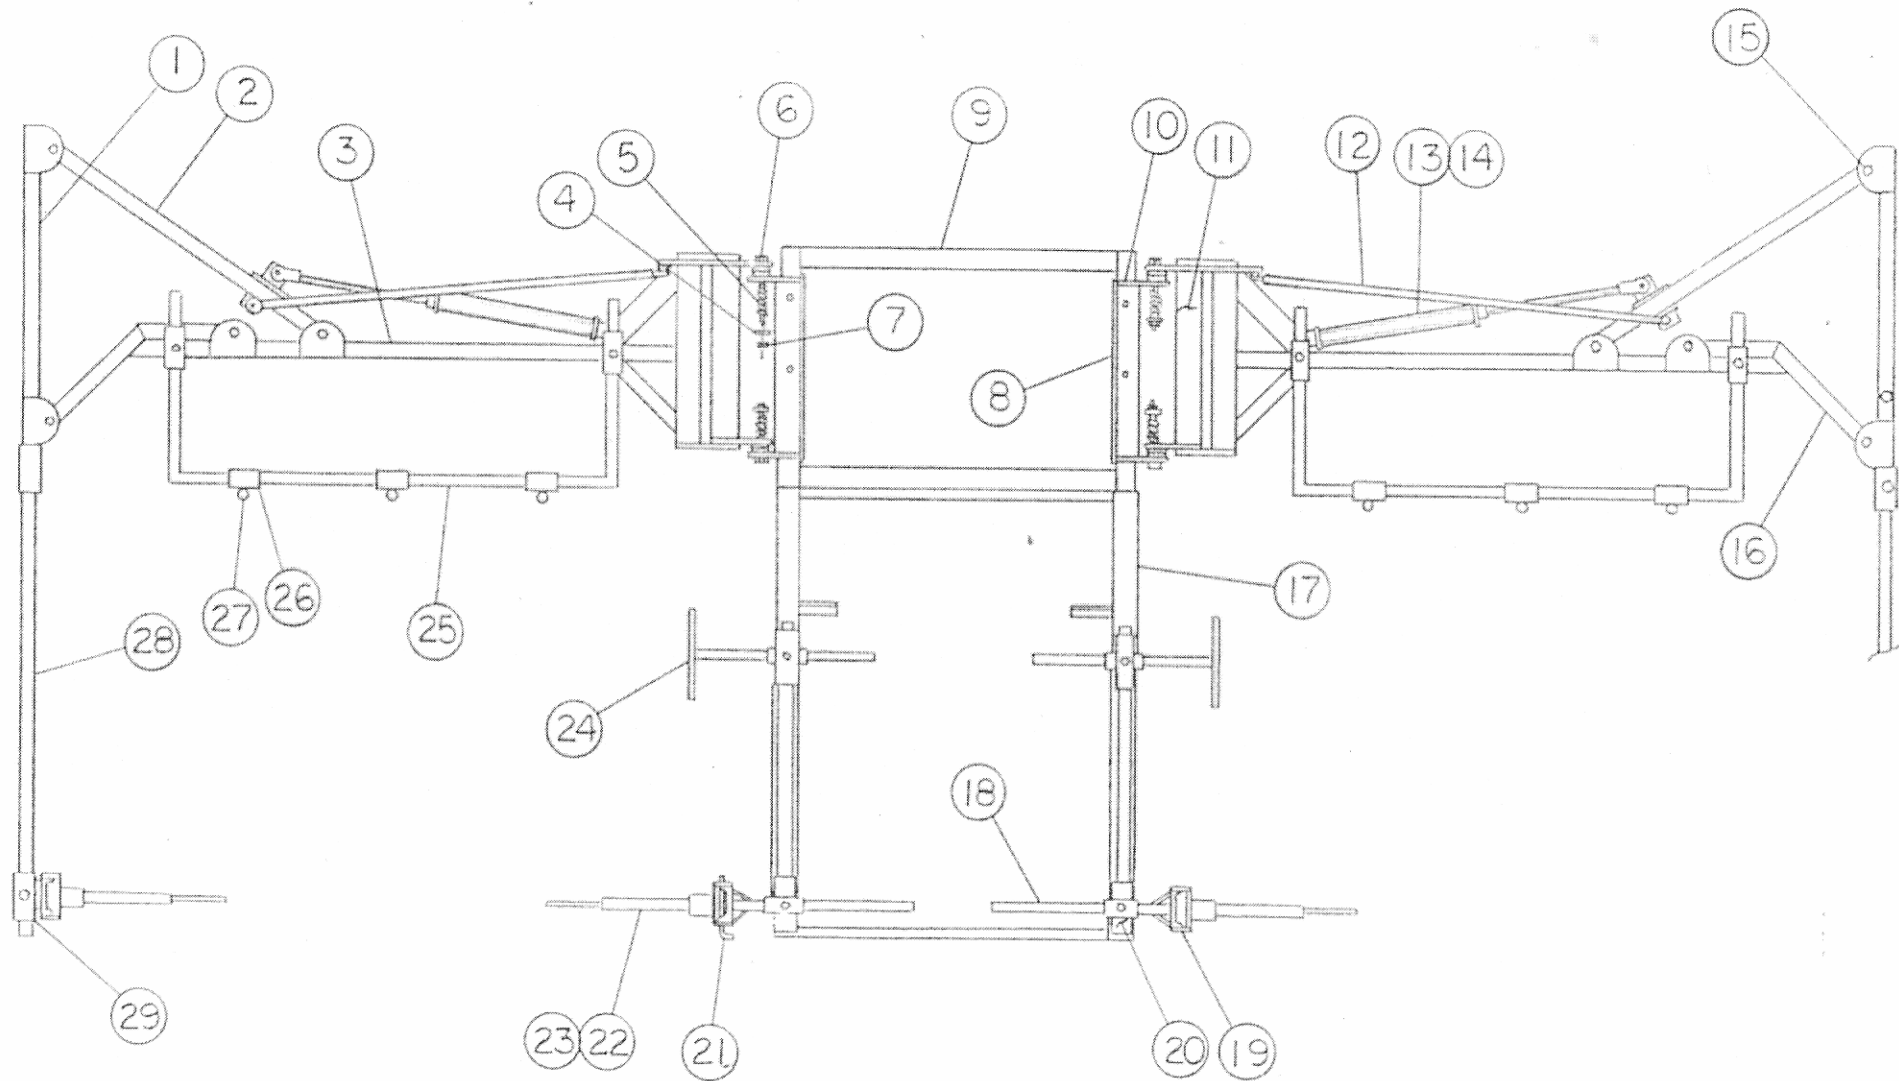

OVER VINE GRAPE BOOM

OVER VINE GRAPE BOOM

<u>ITEM</u>	<u>QTY.</u>	<u>DESCRIPTION</u>	<u>PART NO.</u>
1	2	Adjustment Arm Assy.	RMB1104
2	2	Pivot Arm Assy.	RMB1105
3	2	Main Arm Assy.	RMC1089
4	4	Flat Washer	RP03388
5	4	Spring	RP03418
6	4	Hex Head Bolt	RP03223
7	12	Lock Nut	RP03289
8	2	Stiffener Angle	RMB1112
9	1	Top Frame Section	RMB1107
10	2	Over Ride Bracket	RMB1093
11	2	Dog Leg Hinge Assy.	RMB1092
12	2	Tie Rod Assy.	RMB1109
13	2	Hydraulic Cylinder	RP03275
14	1	Hydraulic Valve	RP03390
15	8	Hex Head Bolt	RMA5065
16	2	Arm Assy.	RMB1110
17	1	Center Section	RMC1093
18	2	Boom Hinge	RMB1212
19	4	Boom Knuckle	RMB1213
20	4	Adjustment Bracket	RMB1223
21	4	Hinge Pin	RMB1224
22	4	Breakaway Boom	RMC1506
23	4	Spring	RP03146
24	2	"T" Bracket	RMB1113
25	2	"U" Frame Assy.	RMB1114
26	6	Adjusting Bracket	RMB1115
27	24	Adjustable Nozzle	RP03391
28	2	Arm Extension	RMB1116
29	2	Hinge	RMB1117
		Complete Assembly	RMD1800