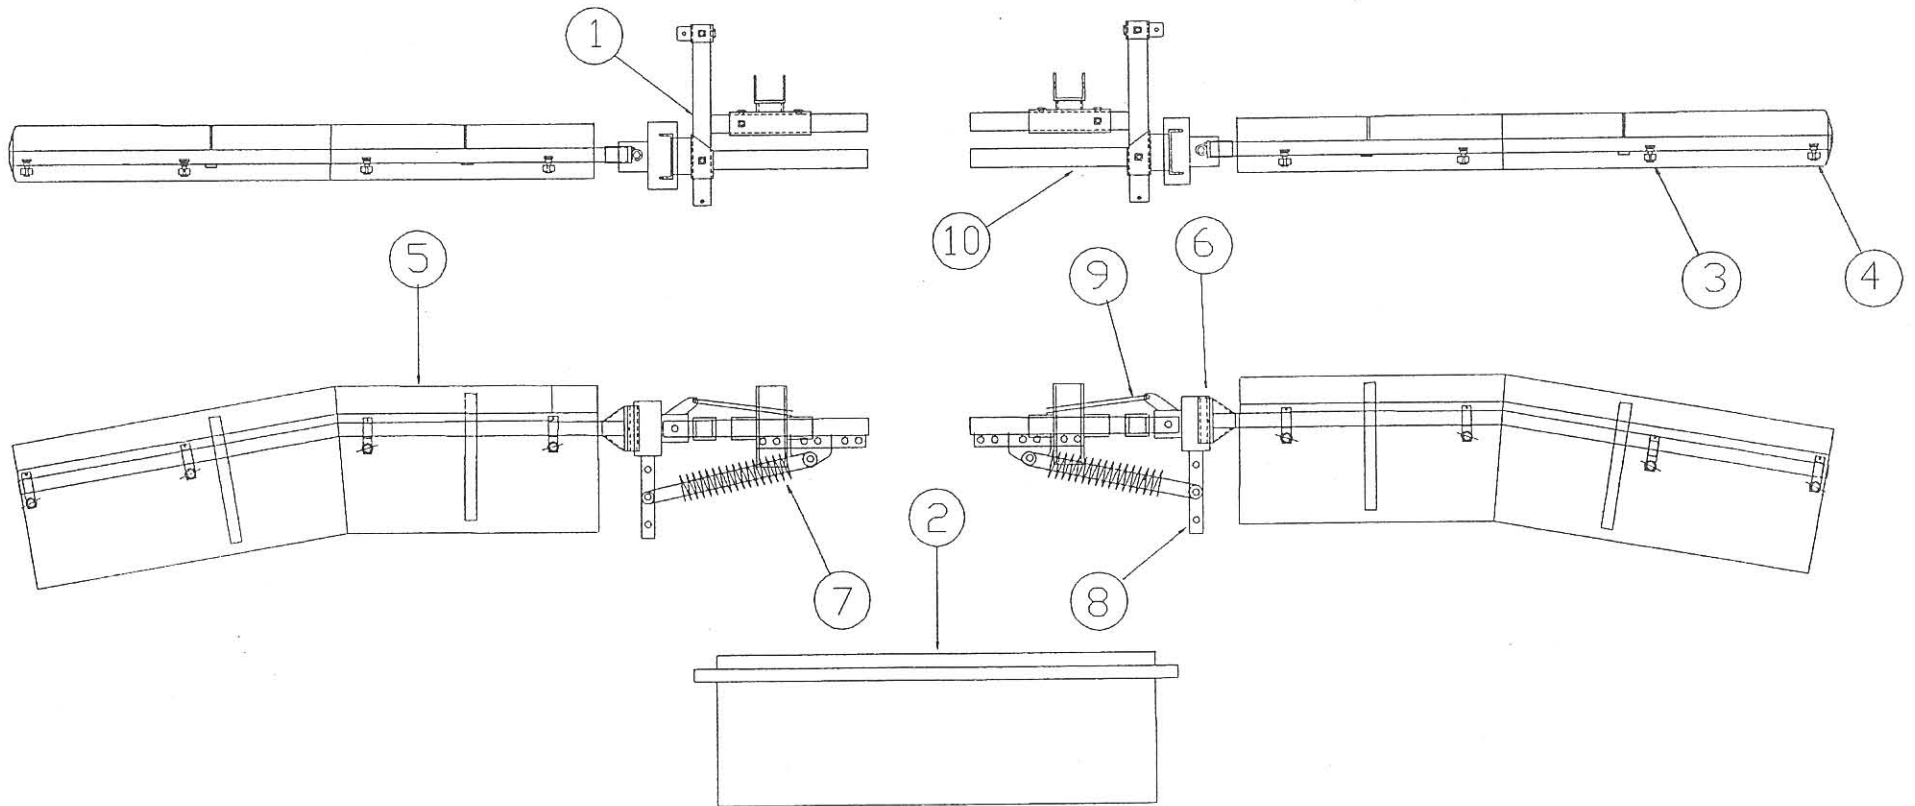

RANDELL WEED WING  
 3 SECTION ANGLED BREAKAWAY  
 B320-10D

1. BOOM DROPS
2. CENTER SECTION
3. 'QUICK JET' NOZZLES
4. DOUBLE SWIVEL NOZZLE
5. ANGLED BOOM SHIELD

6. BOOM KNUCKLE
7. COIL OVER SHOCK
8. SHOCK MOUNT
9. RETURN DAMPENER
10. ADJUSTABLE FRAME MOUNT