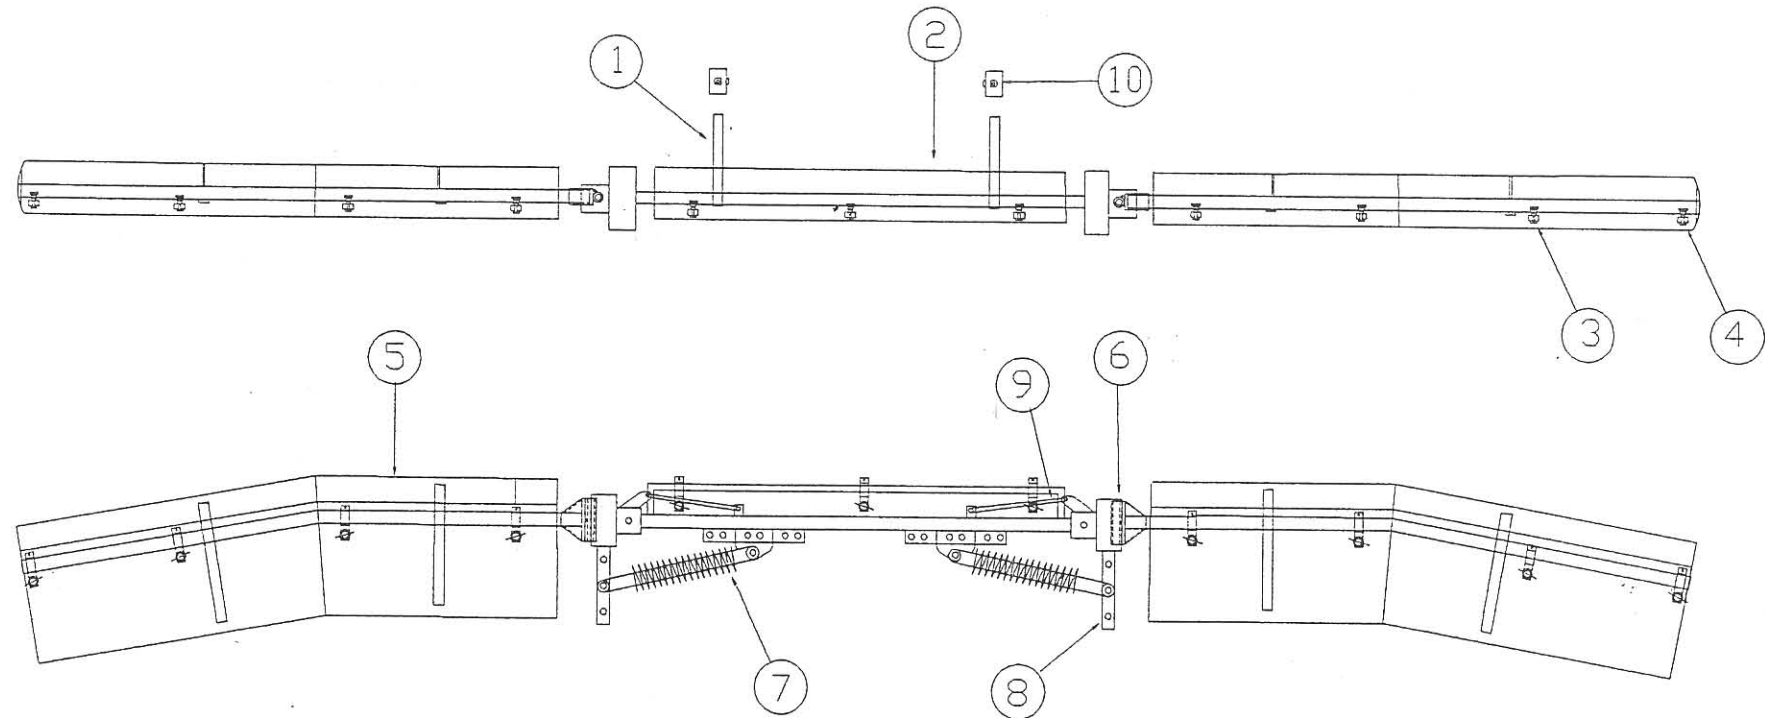

RANDELL WEED WING
 3 SECTION ANGLED BREAKAWAY
 R320-10D

- | | |
|-------------------------|--------------------|
| 1. BOOM DROPS | 6. BOOM KNUCKLE |
| 2. CENTER SECTION | 7. COIL OVER SHOCK |
| 3. 'QUICK JET' NOZZLES | 8. SHOCK MOUNT |
| 4. DOUBLE SWIVEL NOZZLE | 9. RETURN DAMPENER |
| 5. ANGLED BOOM SHIELD | 10. BOOM POCKETS |