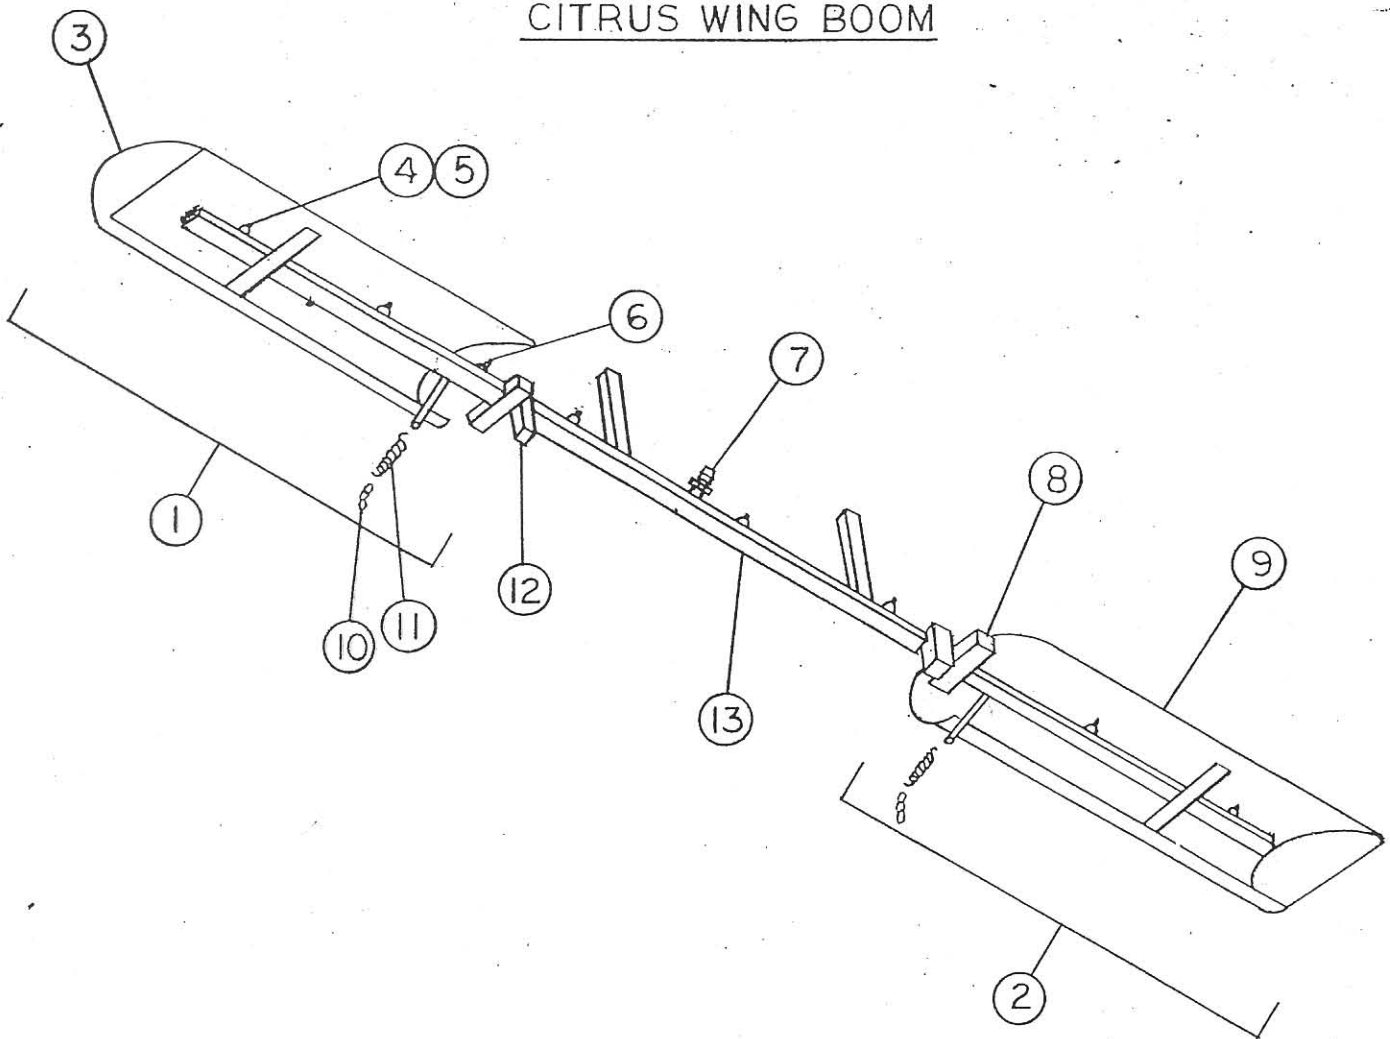

CITRUS WING BOOM

<u>ITEM</u>	<u>QTY.</u>	<u>DESCRIPTION</u>	<u>PART NO.</u>
1	1	Left Wing Boom Assy.	RMD1500-1
2	1	Right Wing Boom Assy.	RMD1500-2
3	1	Boom Shroud- Left	RMD1500-6
4	8	Elbow	RPO3141
5	8	Flood Jet	RPO3142
6	8	Hose Barb	RPO3143
7	1	Hose Barb w/Nipple	RPO3144
8	1	Right Boom Knuckle	RMB127'
9	1	Right Boom Shroud	RMD1500-6
10	2	Chain	RPO3145
11	2	Spring	RPO3146
12	1	Left Boom Knuckle	RMB1271
13	1	Center Section	RMB1255
		Complete Assy.	RMD1500