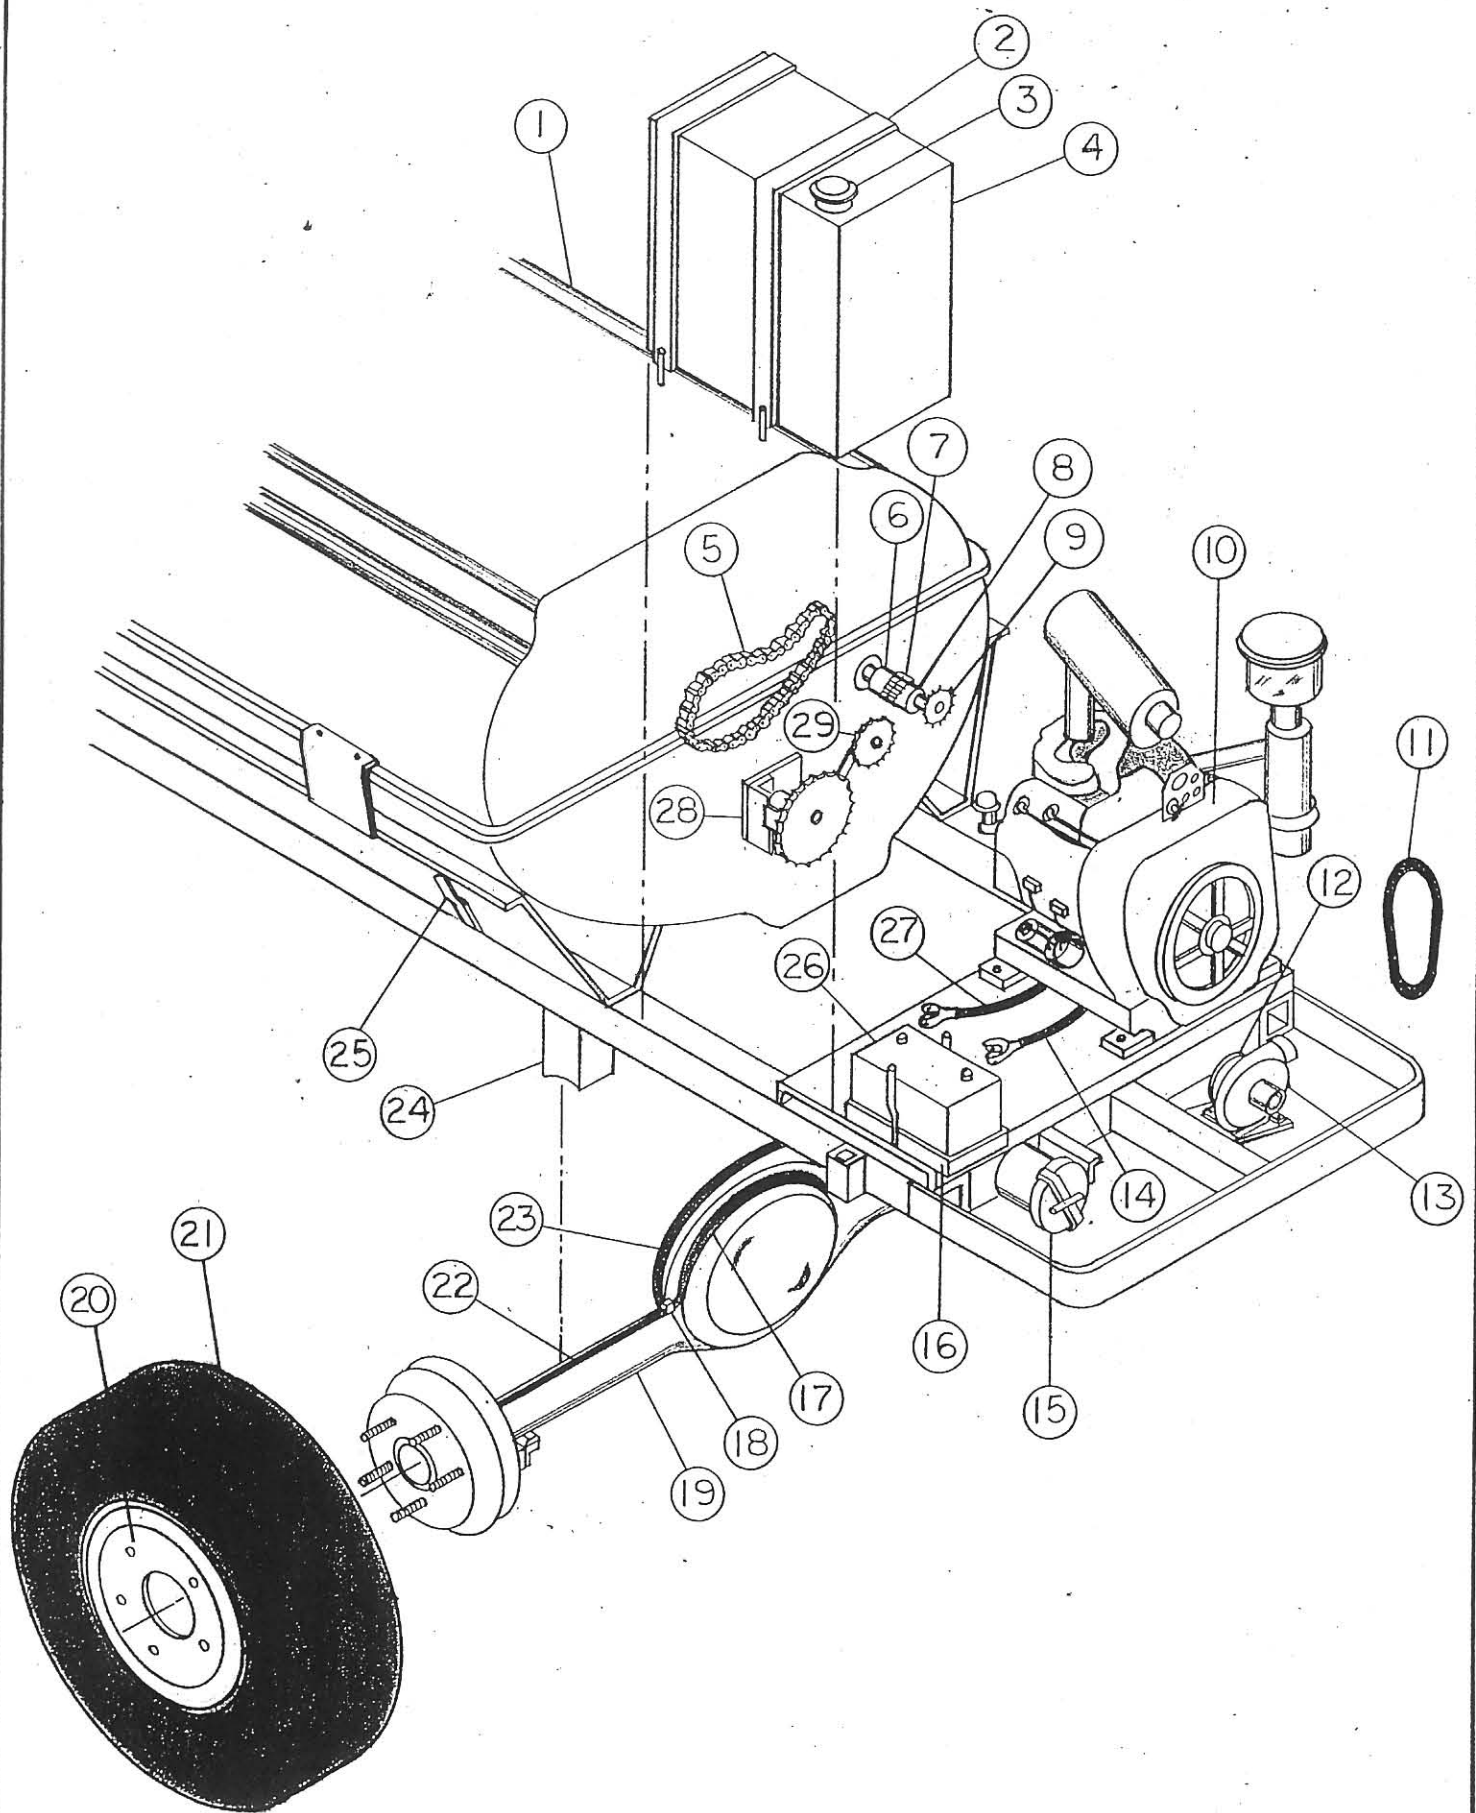

REAR VIEW RW-8

RW-8 W/FIBERGLASS TANK- REAR VIEW

<u>ITEM</u>	<u>QTY.</u>	<u>DESCRIPTION</u>	<u>PART NO.</u>
1	1	300 Gallon Fiberglass Tank	RMC1003-2
2	2	Fuel Tank Strap	RMB1305
3	1	Fuel Tank Cap	RP03288
4	1	Fuel Tank Assembly	RMB1327
5	1	Roller Chain	RP03385
6	1	Chain Coupler	RP03267
7	1	Chain	RP03172
8	1	Chain Coupler	RP03268
9	1	Sprocket	RP03356
10	1	30 H.P. Engine	RP03449
11	1	Pump Belt	RP03220
12	1	Electric Clutch Assembly	RP03469
13	1	Centrifugal Pump	RP03335
14	1	Battery Cable	RP03451
15	1	Strainer Assembly	RMC2505
16	1	Battery Holder	RMB1221
17	1	Brake Line	RP03459
18	1	"Y" Fitting	RP03187
19	1	Rear Differential	RP03184
20	2	Wheel Center	RMB1131
21	2	Rear Tire	RP03453
22	1	Brake Line	RP03228
23	1	Brake Line	RP03460
24	2	Rear Axle Support	RMB1243
25	4	Hand Wand Holder	RMA5085
26	1	Battery	RP03215
27	1	Battery Cable	RP03247
28	1	Idler Mount Assembly	RMC1001
29	1	Sprocket	RP03138