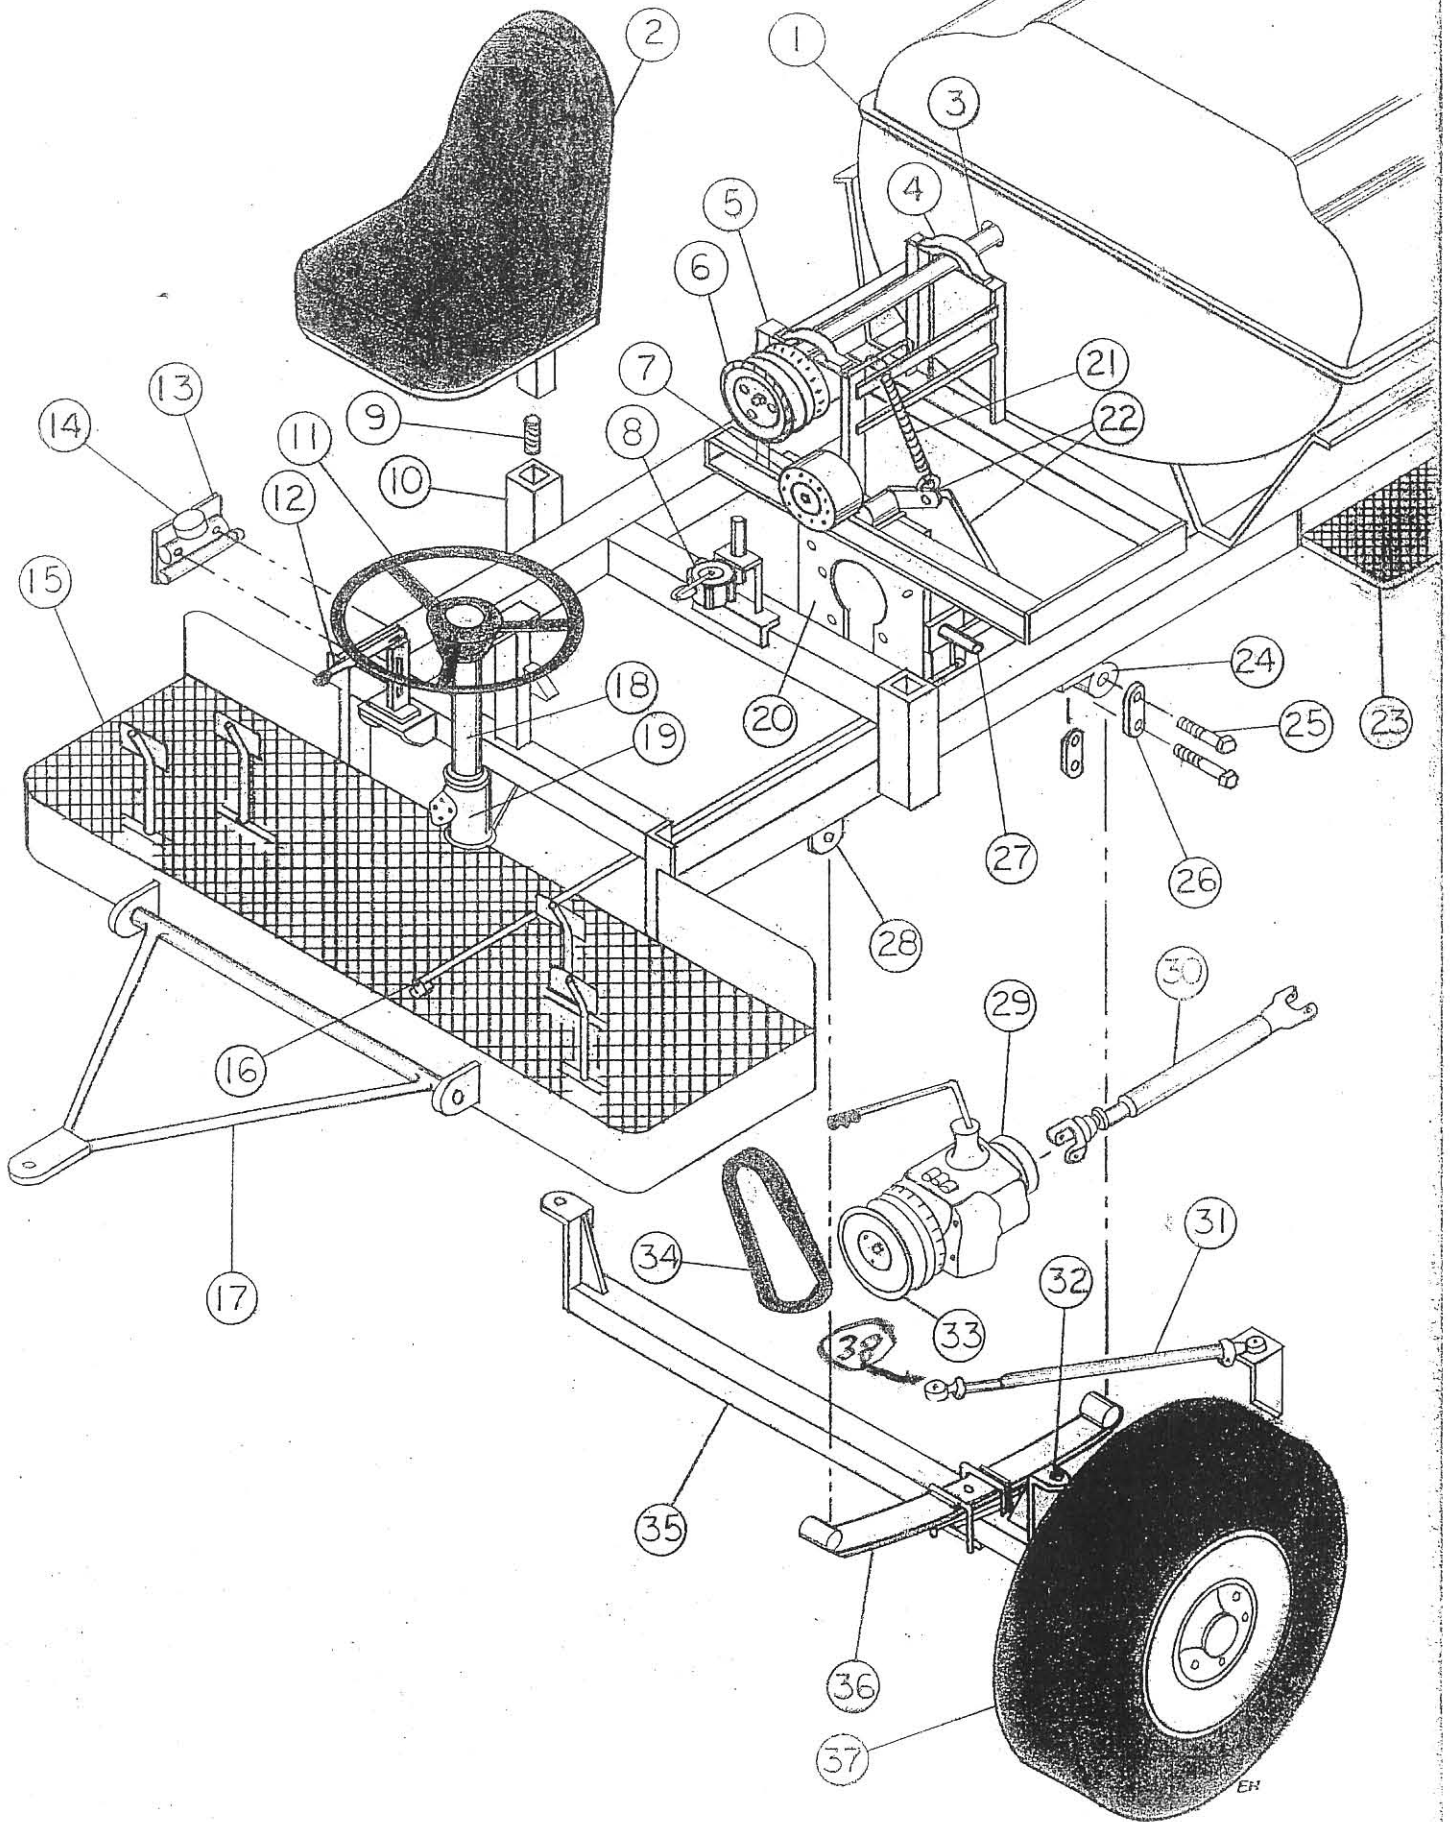

FRONT VIEW

RW-8 W/FIBERGLASS TANK- FRONT VIEW

<u>ITEM</u>	<u>QTY.</u>	<u>DESCRIPTION</u>	<u>PART NO.</u>
1	1	300 Gallon Fiberglass Tank	RMC1003-2
2	2	Seat	RP03159
3	1	Jack Shaft	RMB2005-2
4	1	Pillow Block Bearing	RP03329
5	1	Jack Shaft Stand	RMC1500
6	1	2 Groove Top Sheave	RP03349
7	1	Clutch Idler Assembly	RMC2508
8	1	T Valve Assembly	RMC2504
9	2	Seat Spring	RP03160
10	2	Seat Mount Assembly	RMB2700
11	1	Steering Wheel	RMB1148
12	1	Emergency Brake Assembly	RP03191
13	1	Master Cylinder Bracket	RMA5058
14	1	Master Cylinder	RP03161
15	1	Platform Assembly	RMC2500
16	1	Clutch Rod Assembly	RMB1123
17	1	Tow Bar Assembly	RMC1054
18	1	Steering Column	RMB2045-1
19	1	Steering Box	RP03162
20	1	Transmission Mounting Plate	RMC1014
21	1	Clutch Hold-In Spring	RP03146
22	1	Clutch Pivot Assembly	RMC1543
23	1	Side Step	RMB1138
24	2	Eye Bolt	RP03163
25	4	Hex Head Bolt/Lock Nut	RP03165
26	4	Eye Bolt Plate	RP03164
27	1	Clutch Idler Pivot	RMB2703
28	2	Leaf Spring Hanger	RP03167
29	1	Transmission	RP03420
30	1	Drive Line Assembly	RP03470
31	1	Pittman Arm Linkage	RMB1362
32	2	Ball Joint	RP03173
33	1	2 Groove Bottom Sheave	RP03383
34	1	Drive Belt	RP03384
35	1	Front Axle Assembly	RMB1108
36	2	Leaf Spring Assembly	RP03355
37	2	Front Tire	RP03465

1/1/94