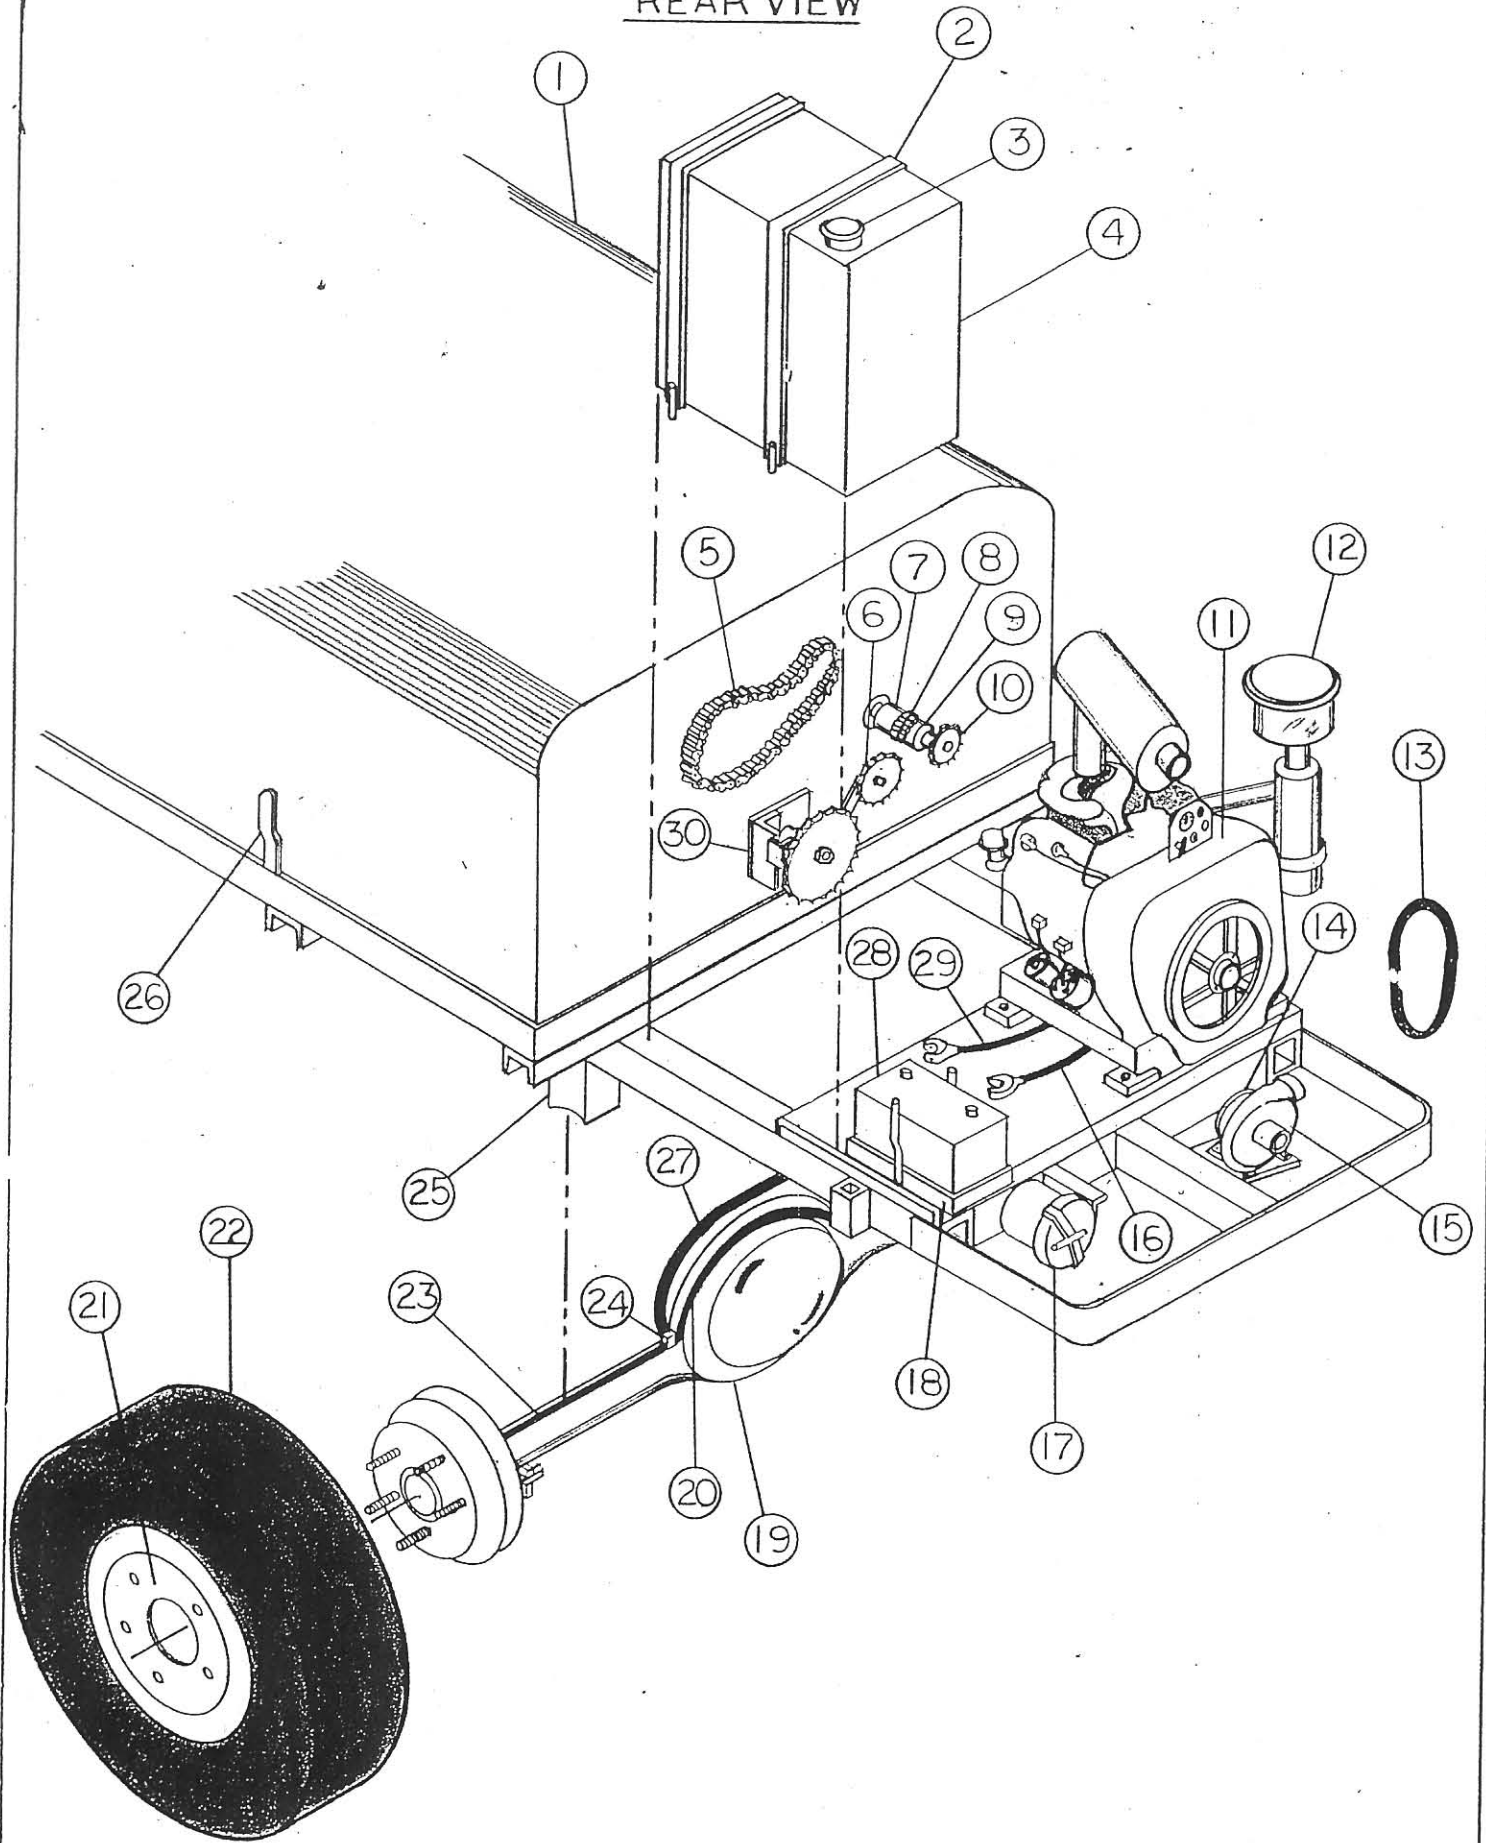

REAR VIEW

RW-6 REAR VIEW

<u>ITEM</u>	<u>QTY.</u>	<u>DESCRIPTION</u>	<u>PART NO.</u>
1	1	400 Gallon S.S. Tank Assembly	RMC1020
2	2	Fuel Tank Strap	RMB1305
3	1	Fuel Tank Cap	RP03288
4	1	Fuel Tank Assembly	RMB1327
5	1	Roller Chain	RP03385
6	1	Sprocket	RP03138
7	1	Chain Coupler	RP03267
8	1	Chain	RP03172
9	1	Chain Coupler	RP03268
10	1	Sprocket	RP03356
11	1	Engine	RP03449
12	1	Air Cleaner- See Above (Item 11)	
13	1	Pump Belt	RP03220
14	1	Electric Clutch Assembly	RP03469
15	1	Centrifugal Pump	RP03335
16	1	Battery Cable	RP03451
17	1	Strainer Assembly	RMC2505
18	1	Battery Holder	RMB1221
19	1	Rear Differential	RP03454
20	1	Brake Line	RP03459
21	2	Wheel Center	RMB1131
22	2	Rear Tire	RP03183
23	1	Brake Line	RP03228
24	1	"Y" Fitting	RP03187
25	2	Axle Support	RMB1243
26	2	Hand Wand Holder	RMA5085
27	1	Brake Line	RP03460
28	1	Battery	RP03217
29	1	Battery Cable	RP03247
30	1	Idler Mount Assembly	RMC1001