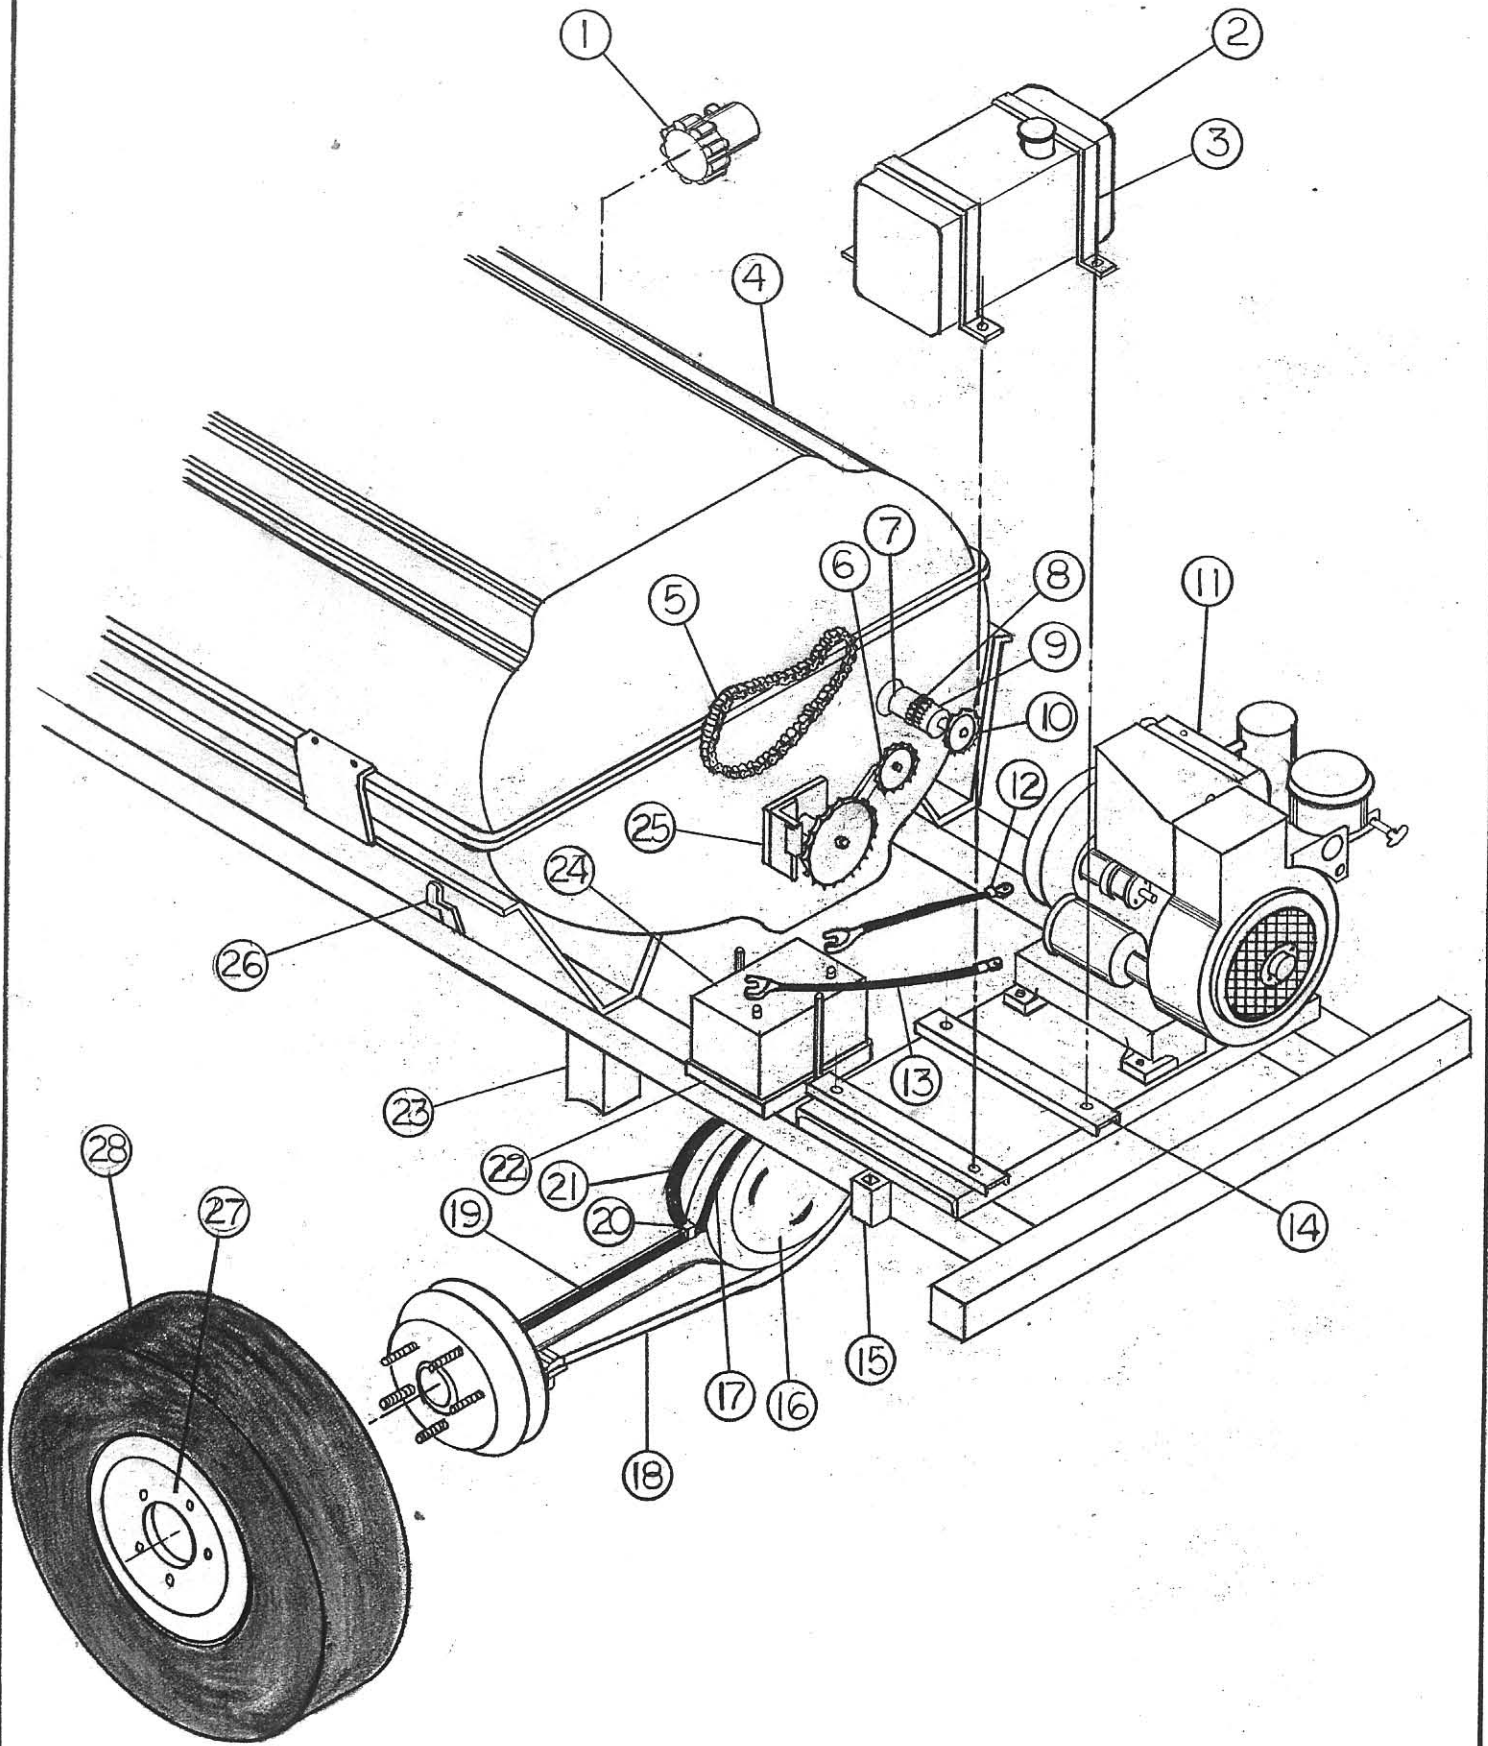

REAR VIEW RW-5-2

RW5-2 - REAR VIEW

<u>ITEM</u>	<u>QTY.</u>	<u>DESCRIPTION</u>	<u>PART NO.</u>
1	1	Strainer Assembly	RP03756
2	1	Fuel Tank Assembly	RMB1327
3	2	Fuel Tank Straps	RMB1305
4	1	200 Gallon Fiberglass Tank	RMC1003-1
5	1	Roller Chain	RP03385
6	1	Idler Sprocket	RP03138
7	1	Chain Coupler	RP03267
8	1	Chain	RP03172
9	1	Chain Coupler	RP03268
10	1	Sprocket	RP03356
11	1	Engine	RP03740
12	1	Negative Battery Cable	RP03386
13	1	Positive Battery Cable	RP03247
14		Obsolete	
15	2	Boom Pocket	RMA5058
16	1	Rear Differential	RP03184
17	1	Brake Line	RP03227
18	1	Truss Rod	RMB1293
19	1	Brake Line	RP03228
20	1	"Y" Fitting	RP03187
21	1	Brake Line	RP03226
22	1	Battery Holder	RMB1221
23	2	Rear Axle Support	RMB1243
24	1	Battery	RP03215
25	1	Idler Mount Assembly	RMC1001
26	4	Hand Wand Holder	RMA5085
27	2	Wheel Center	RMB1131
28	2	Rear Tire	RP03170

1/1/94