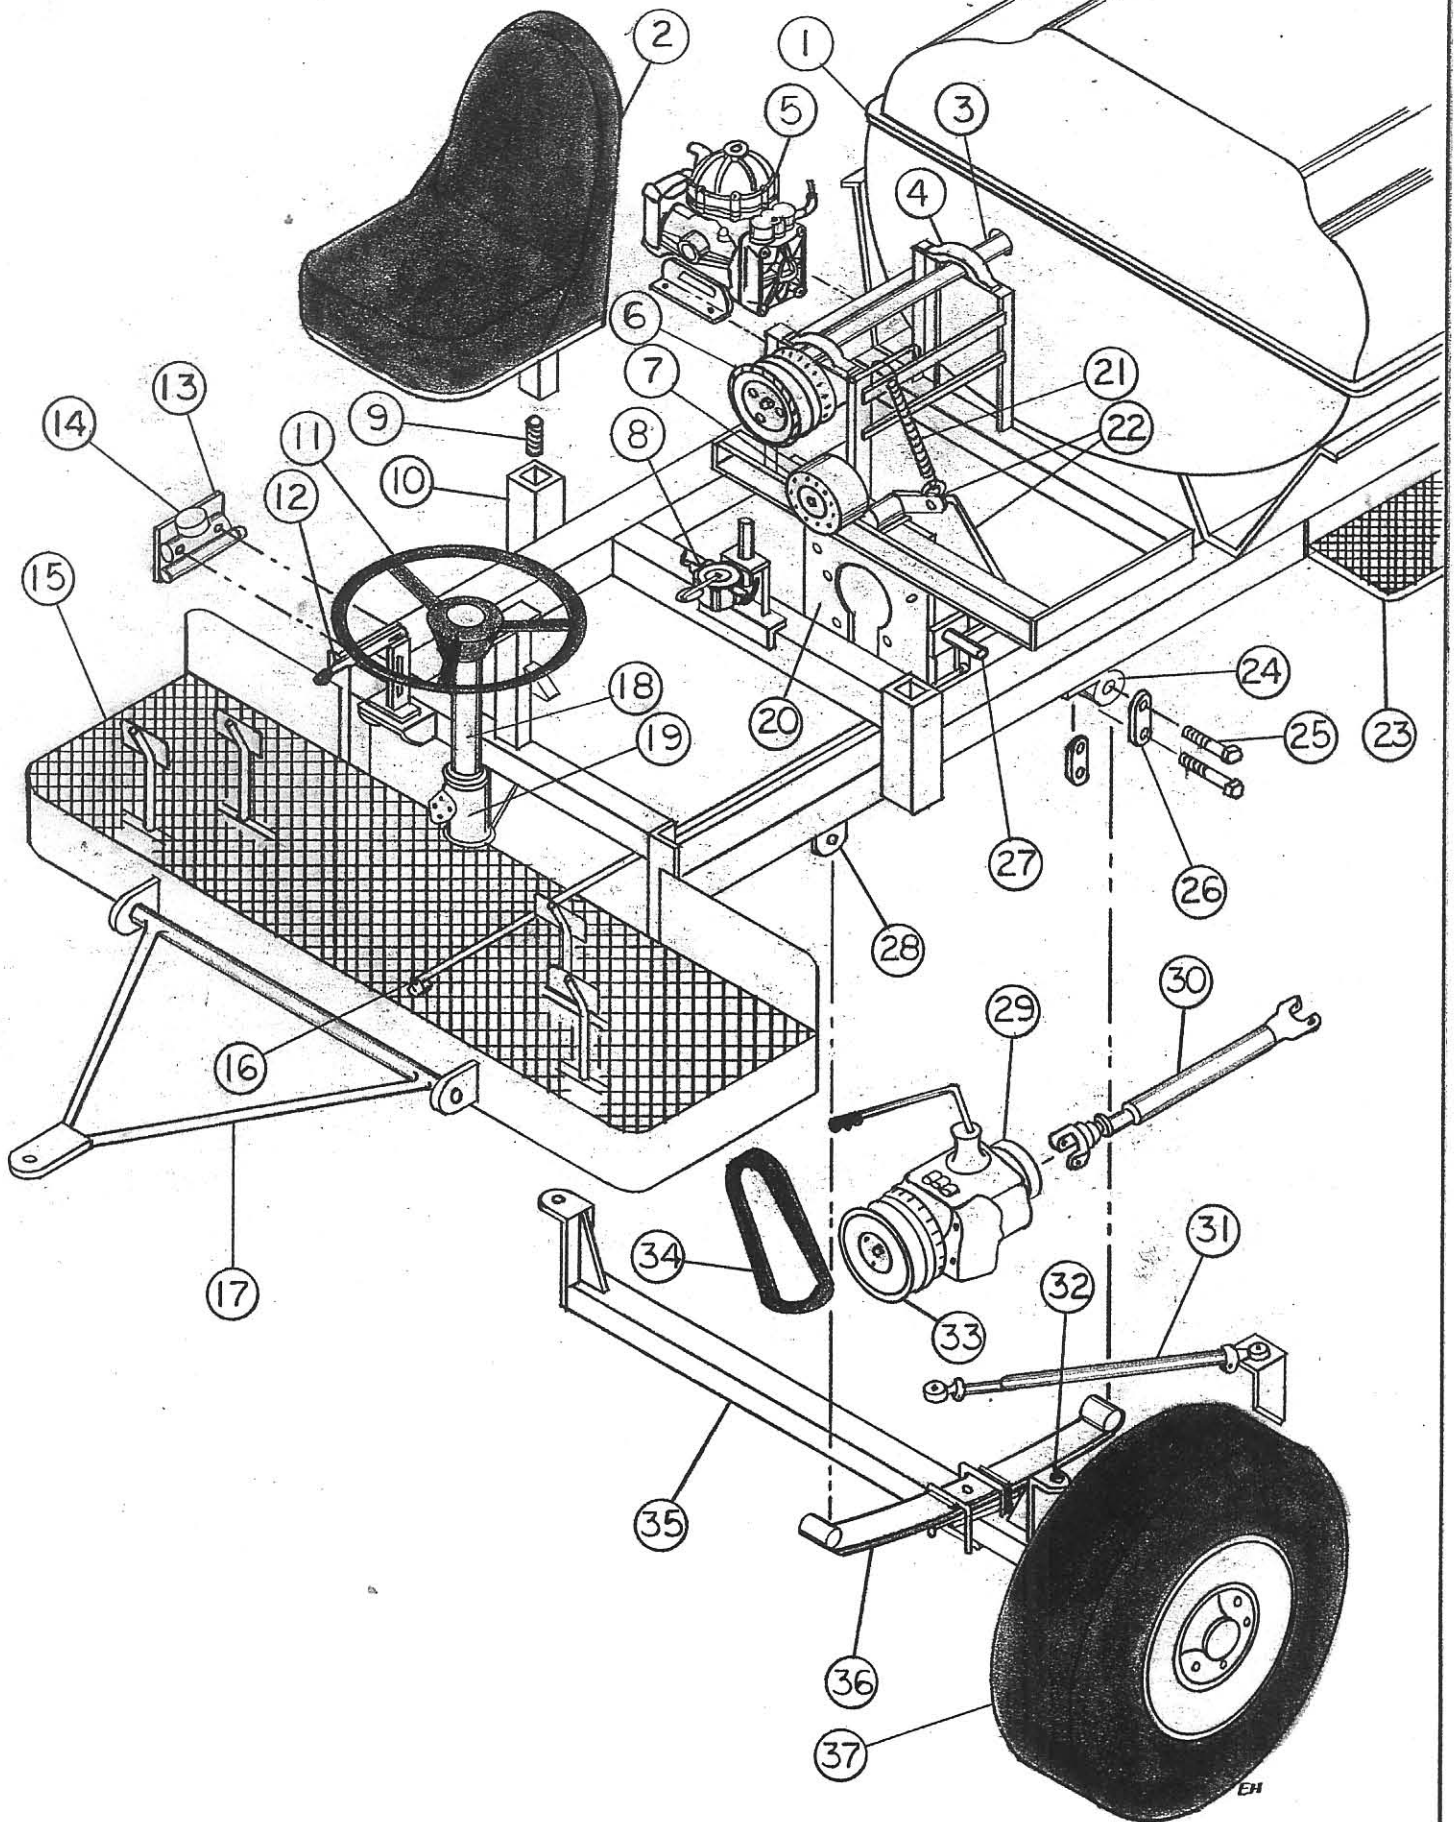

FRONT VIEW RW-5-2

RW5-2 - FRONT VIEW

<u>ITEM</u>	<u>QTY.</u>	<u>DESCRIPTION</u>	<u>PART NO.</u>
1	1	200 Gallon Fiberglass Tank	RMC1003-1
2	2	Seat	RP03159
3	1	Jack Shaft	RMB2005-1
4	1	Pillow Block Bearing	RP03329
5	1	Diaphragm Pump	RP03770
6	1	2 Groove Sheave	RMB1102
7	1	Clutch Idler Assembly	RMC2508
8	1	Control Unit Manifold	RP03746
9	2	Seat Spring	RP03160
10	2	Seat Mount Assembly	RMB2700
11	1	Steering Wheel	RMB1148
12	1	Emergency Brake Assembly	RP03191
13	1	Master Cylinder Bracket	RMA5058
14	1	Master Cylinder	RP03277
15	1	Platform Assembly	RMC2500
16	1	Clutch Rod Assembly	RMB1123
17	1	Tow Bar Assembly	RMC1054
18	1	Steering Column	RMB2045
19	1	Steering Box	RP03162
20	1	Transmission Mounting Plate	RMC1014
21	1	Clutch Hold-In Spring	RP03146
22	1	Clutch Pivot Assembly	RMC1543
23	1	Side Step	RMB1138
24	2	Eye Bolt	RP03163
25	4	Hex Head Bolt/Lock Nut	RP03165
26	4	Eye Bolt Plate	RP03164
27	1	Clutch Idler Pivot	RMB2703
28	2	Leaf Spring Hanger	RP03167
29	1	2 Speed Transmission	RP03595
30	1	Drive Line Assy.	RP03468
31	1	Pitman Arm Linkage	RMB1362
32	2	Ball Joint	RP03173
33	1	2 Groove Bottom Sheave	RP03383
34	1	Drive Belt	RP03384
35	1	Front Axle Assembly	RMB1108
36	2	Leaf Spring Assembly	RP03355
37	2	Front Tire	RP03465