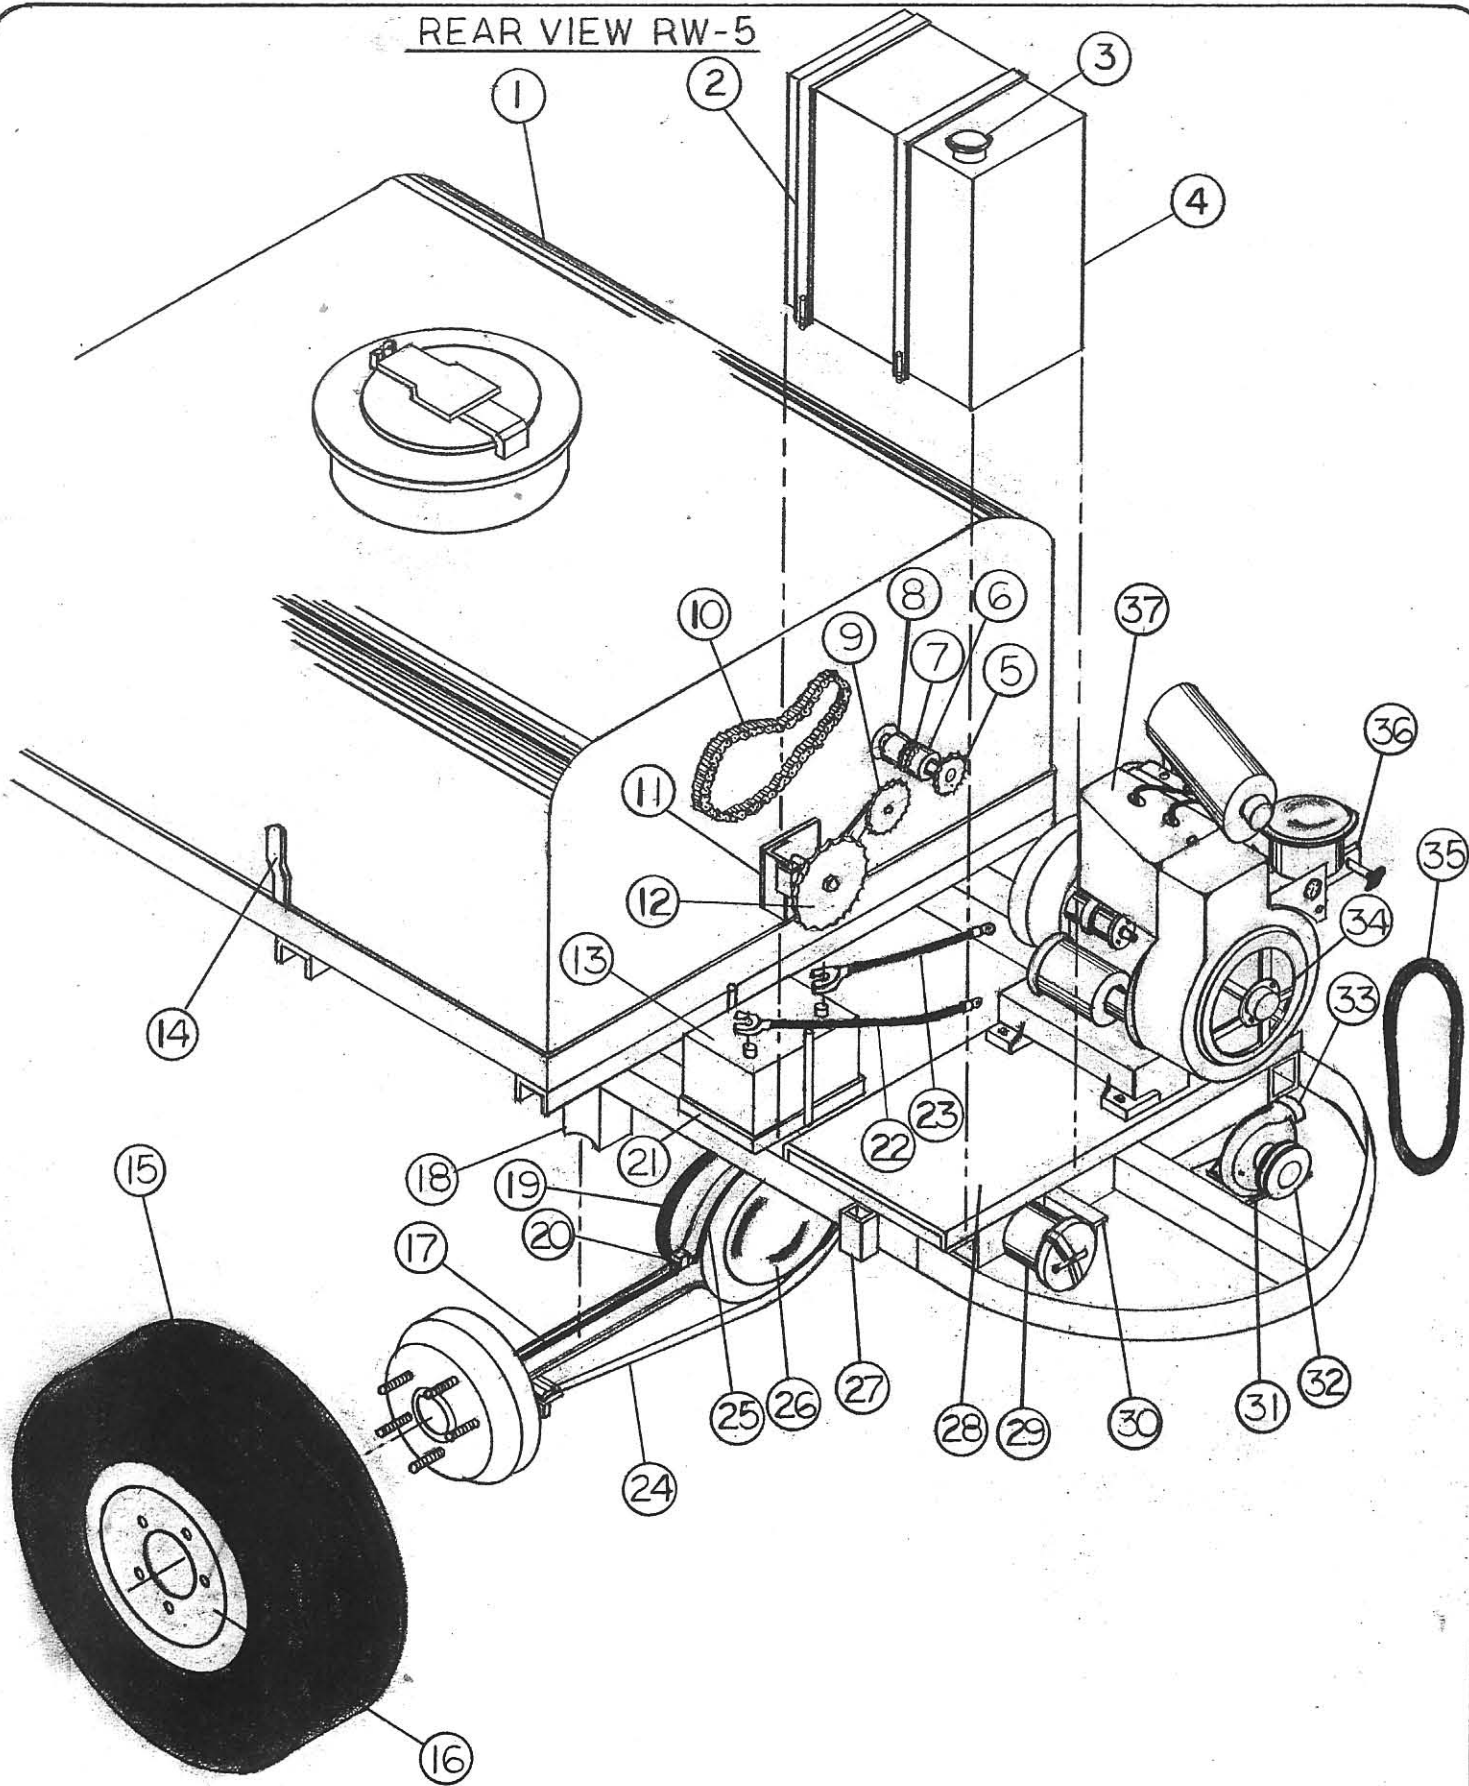

REAR VIEW RW-5

RW-5 W/S.S. TANK- REAR VIEW

<u>ITEM</u>	<u>QTY.</u>	<u>DESCRIPTION</u>	<u>PART NO.</u>
1	1	300 Gallon S.S. Tank Assembly	RMC2509
2	2	Fuel Tank Strap	RMB1305
3	1	Fuel Tank Cap	RP03288
4	1	Fuel Tank Assembly	RMB1327
5	1	Sprocket	RP03356
6	1	Chain Coupler	RP03268
7	1	Chain	RP03172
8	1	Chain Coupler	RP03267
9	1	Sprocket	RP03138
10	1	Roller Chain	RP03385
11	1	Idler Mount Assembly	RMC1001
12	1	Sprocket	RP03357
13	1	Battery	RP03178
14	2	Hand Wand Holder	RMA5085
15	2	Rear Tire	RP03789
16	2	Wheel Center	RMB1131
17	1	Brake Line	RP03228
18	2	Rear Axle Support	RMB1243-01
19	1	Brake Line	RP03226
20	1	"Y" Fitting	RP03187
21	1	Brake Holder	RMB1221
22	1	Battery Cable	RP03247
23	1	Battery Cable	RP03386
24	1	Truss Rod	RMB1293
25	1	Brake Line	RP03227
26	1	Rear Differential	RP03184
27	2	Boom Pocket	RMA5088
28	1	Engine Mount	RMB1331
29	1	Strainer Assembly	RMC2505
30	1	Strainer Mount	RMB1251
31	1	Pump Mount	RMB1379
32	1	Electric Clutch Assembly	RP03469
33	1	Centrifugal Pump	RP03335
34	1	1 Groove Sheave	RP03352
35	1	Pump Belt	RP03220
36	1	Throttle Bracket	RMB1119
37	1	18 H.P. Gas Engine	RP03287