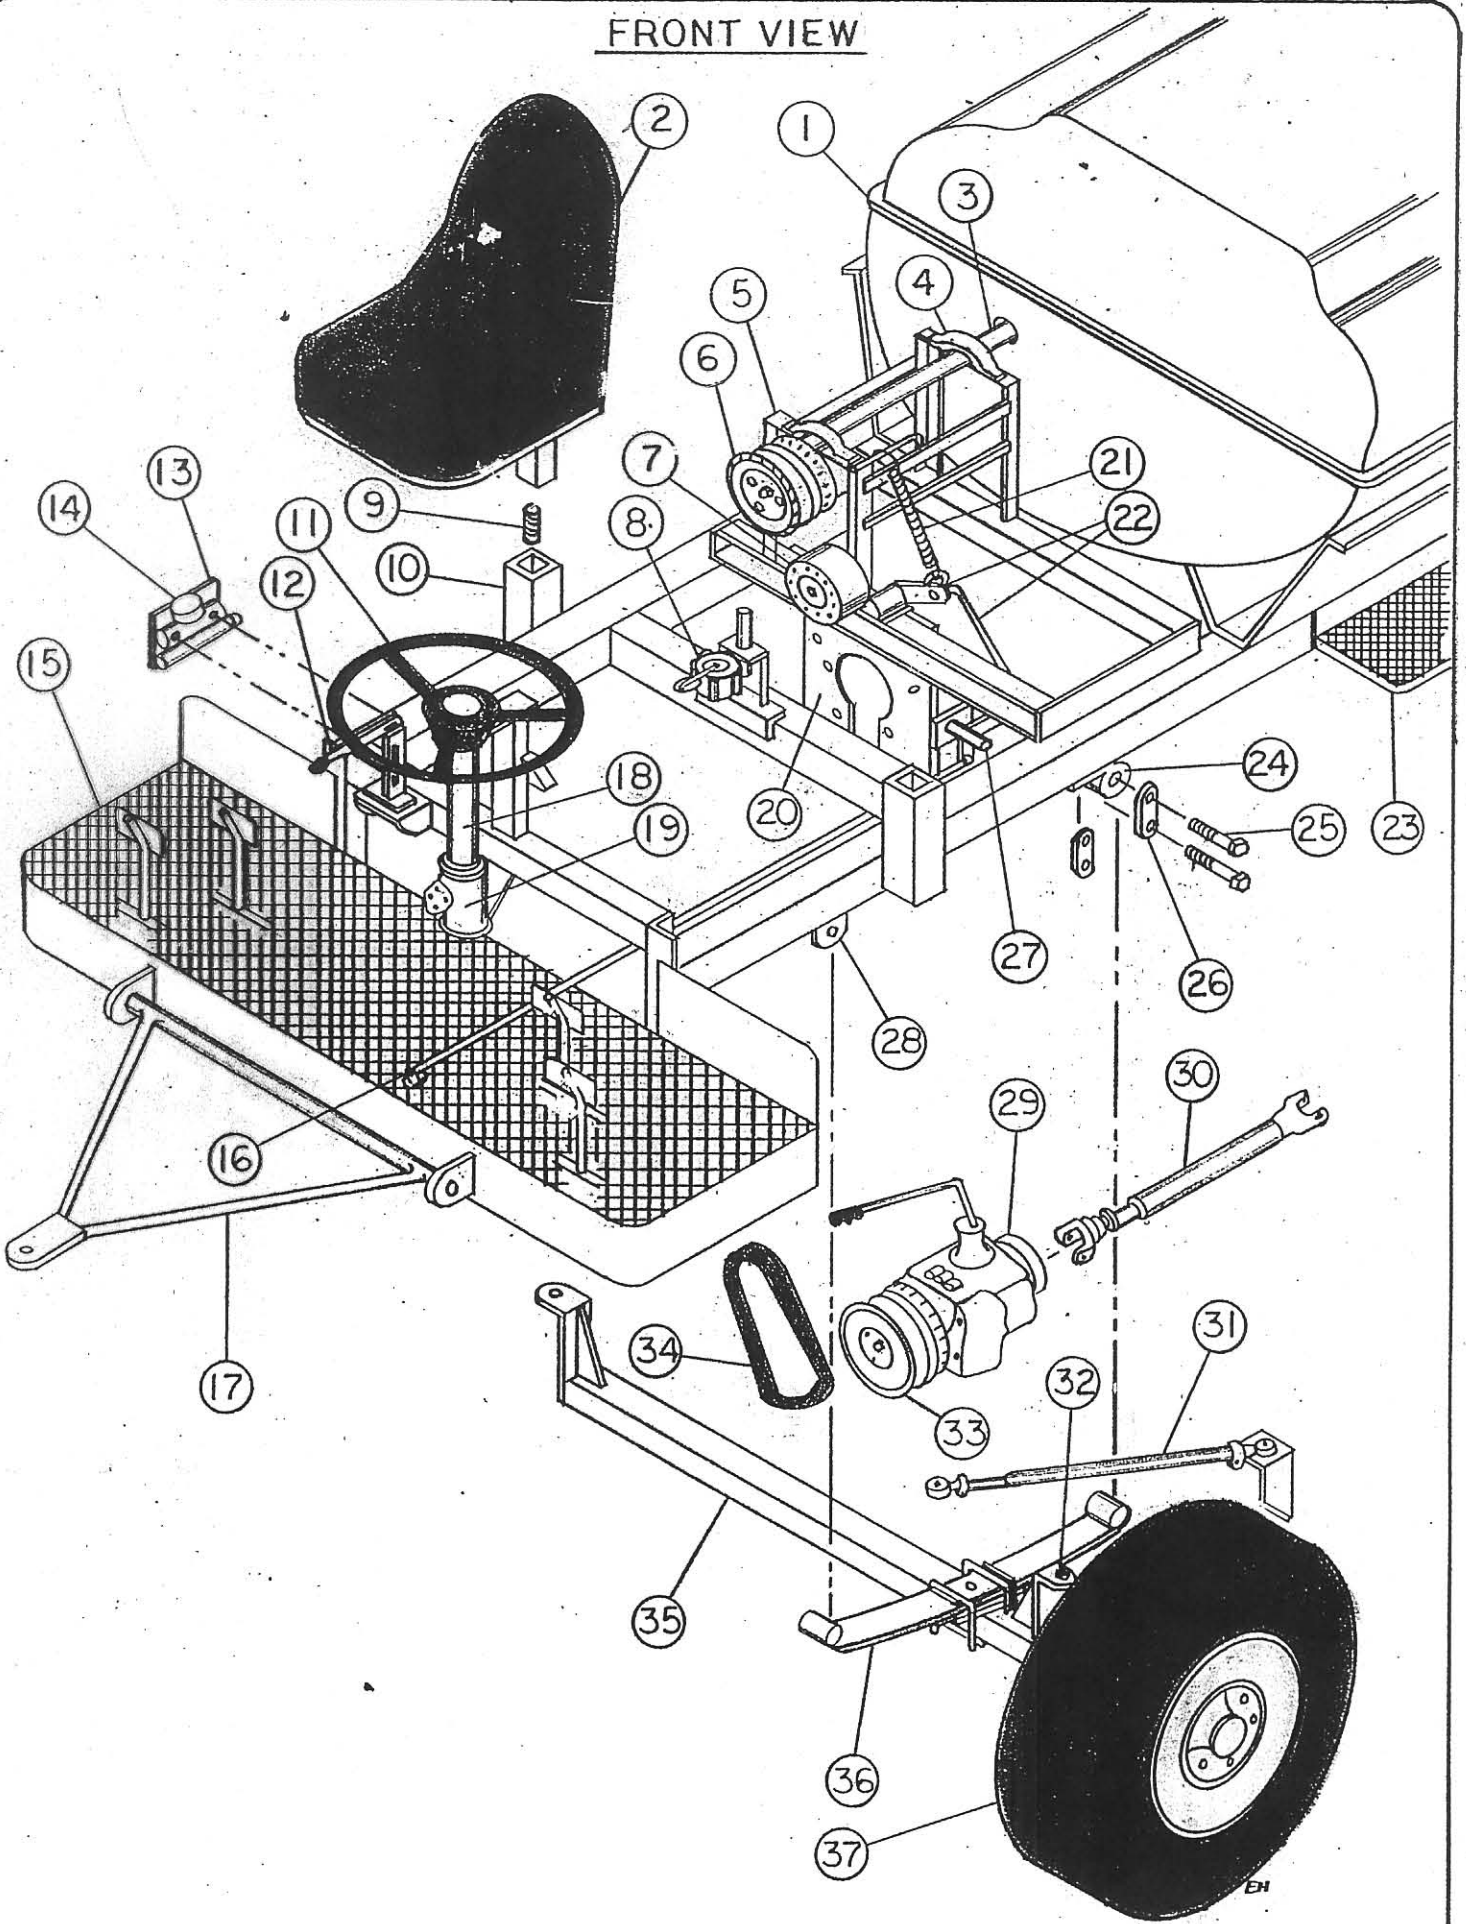

FRONT VIEW

RW-5 W/FIBERGLASS TANK- FRONT VIEW

<u>ITEM</u>	<u>QTY.</u>	<u>DESCRIPTION</u>	<u>PART NO.</u>
1	1	300 Gallon Fiberglass Tank	RMC1003-2
2	2	Seat	RP03159
3	1	Jack Shaft	RMB2005-2
4	1	Pillow Block Bearing	RP03329
5	1	Jack Shaft Stand	RMC1500
6	1	2 Groove Top Sheave	RP03349
7	1	Clutch Idler Assembly	RMC2508
8	1	T Valve Assembly	RMC2504
9	2	Seat Spring	RP03160
10	2	Seat Mount Assembly	RMB2700
11	1	Steering Wheel	RMB1148
12	1	Emergency Brake Assembly	RP03191
13	1	Master Cylinder Bracket	RMA5058
14	1	Master Cylinder	RP03277
15	1	Platform Assembly	RMC2500
16	1	Clutch Rod Assembly	RMB1123
17	1	Tow Bar Assembly	RMC1054
18	1	Steering Column	RMB2045-1
19	1	Steering Box	RP03162
20	1	Transmission Mounting Plate	RMC1014
21	1	Clutch Hold-In Spring	RP03146
22	1	Clutch Pivot Assembly	RMC1543
23	1	Side Step	RMB1138
24	2	Eye Bolt	RP03163
25	4	Hex Head Bolt/Lock Nut	RP03165
26	4	Eye Bolt Plate	RP03164
27	1	Clutch Idler Pivot	RMB2703
28	2	Leaf Spring Hanger	RP03167
29	1	Transmission	RP03420
30	1	Drive Line Assembly	RP03468
31	1	Pittman Arm Linkage	RMB1362
32	2	Ball Joint	RP03173
33	1	2 Groove Bottom Sheave	RP03383
34	1	Drive Belt	RP03384
35	1	Front Axle Assembly	RMB1108
36	2	Leaf Spring Assembly	RP03355
37	2	Front Tire	RP03465