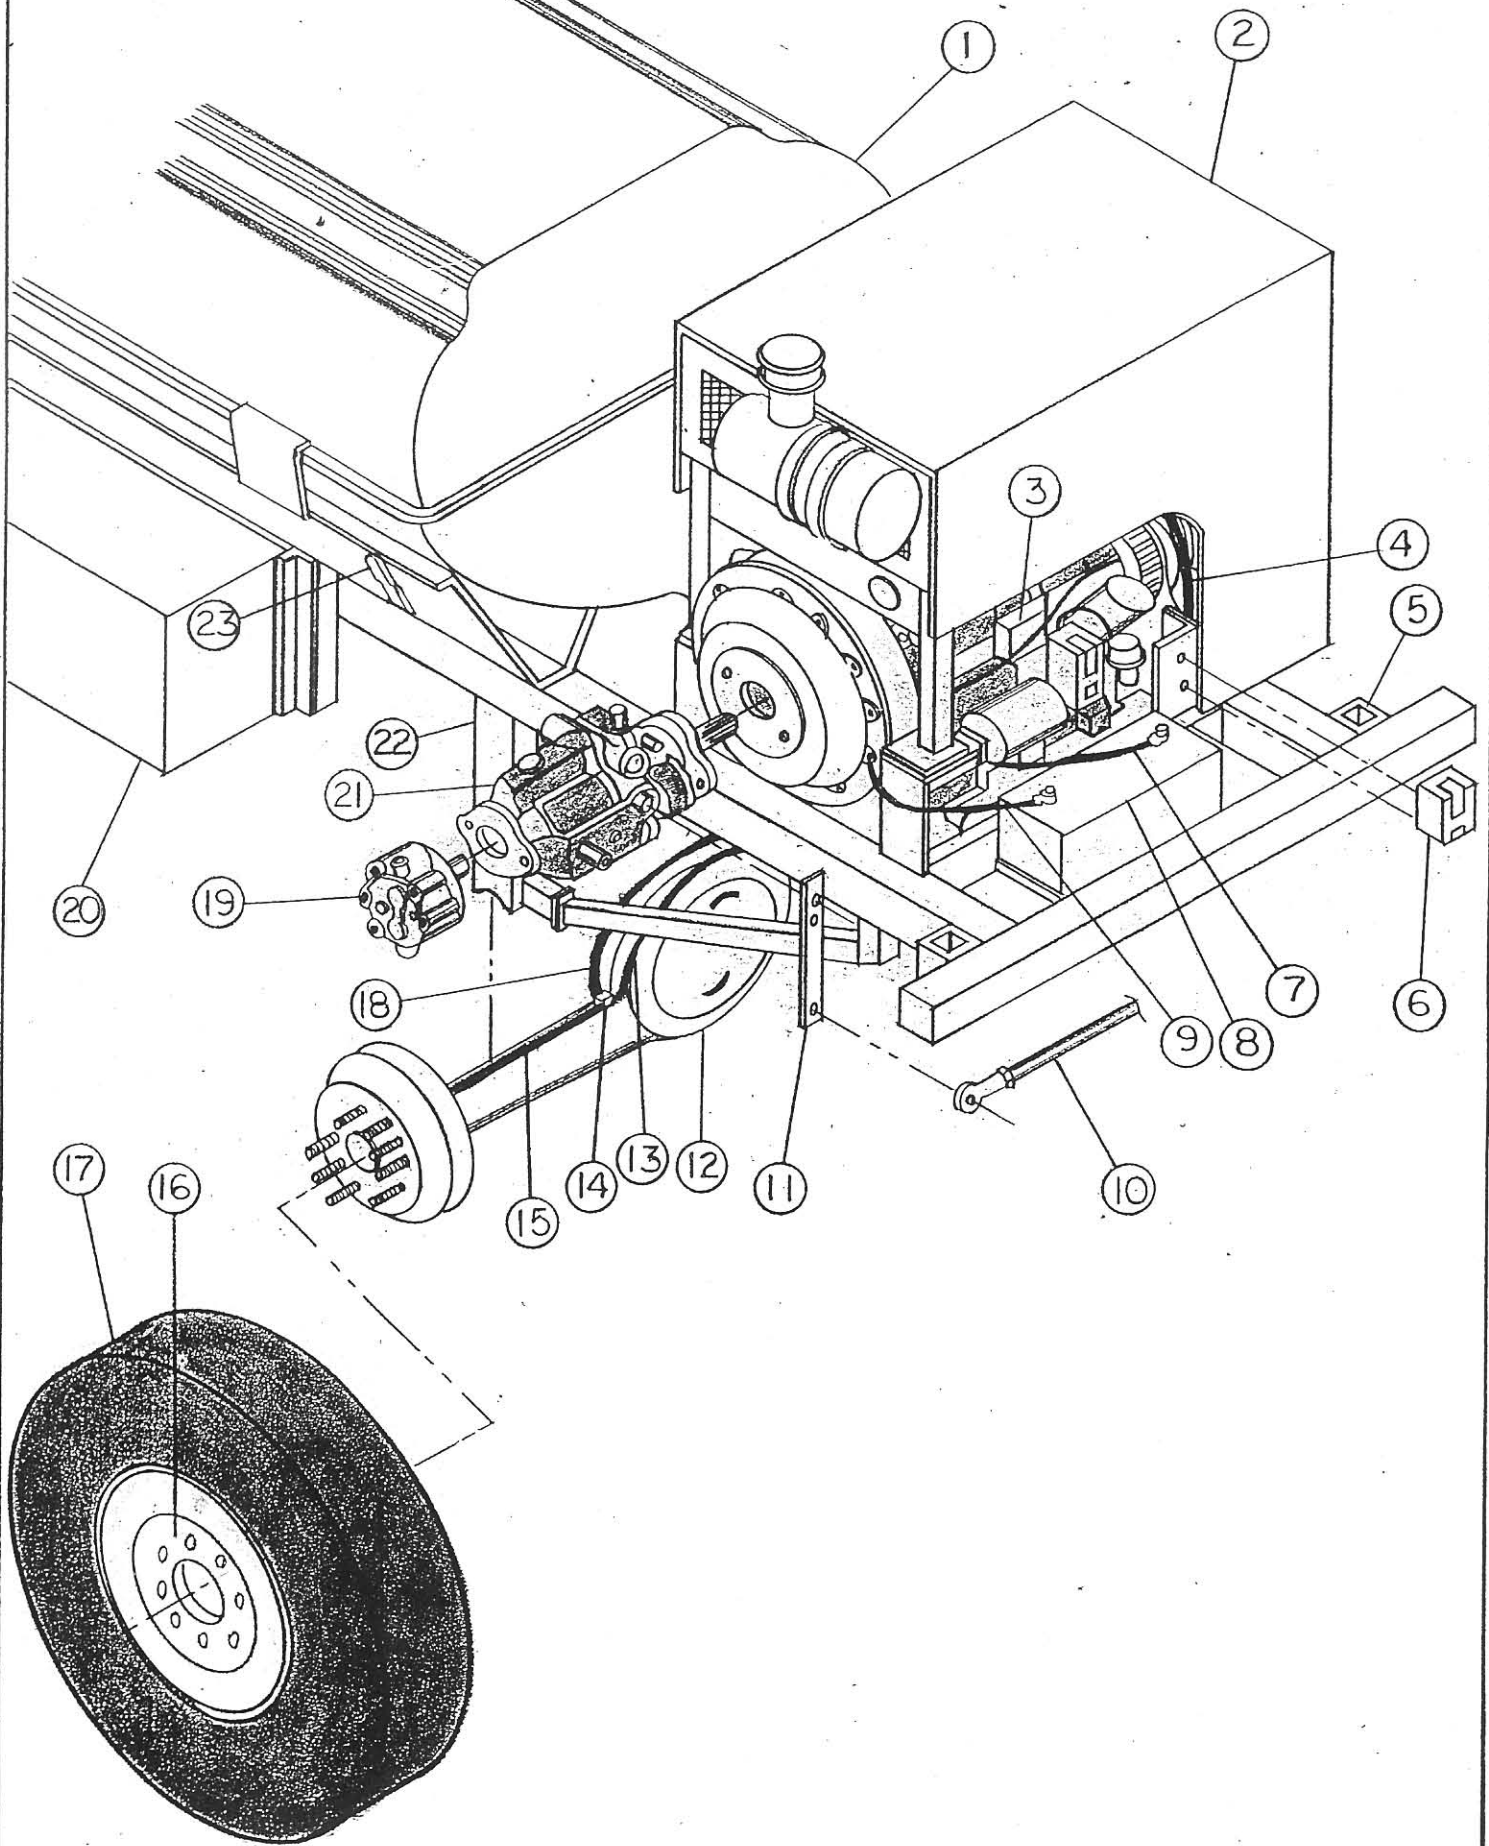

REAR VIEW RW-12.

REAR VIEW RW-12

<u>ITEM</u>	<u>QTY.</u>	<u>DESCRIPTION</u>	<u>PART NO.</u>
1	1	300 Gal. Fiberglass Tank	RMC1003
2	1	Hood Assy.	RMSB188
3	1	Diesel Engine	RP03174
4	1	Drive Belt	RP03175
5	2	Boom Pocket	RMA5088
6	1	Water Trap	RP03176
7	1	Battery Cable	RP03177
8	1	Battery	RP03486
9	1	Battery Cable	RP03179
10	1	Pump Control Cable	RP03180
11	1	Pump Control Arm	RMA5139
12	1	Rear Differential	RP03454
13	1	Brake Line	RP03185
14	1	"Y" Fitting	RP03189
15	1	Brake Line	RP03188
16	2	Wheel Center	RMB1314-03
17	2	Rear Tire	RP03492
18	1	Brake Line	RP03186
19	1	Pump	RP03490
20	1	Fuel Tank	RMC1051
21	1	Pump	RP03415
22	2	Rear Axle Support	RMC2523
23	2	Hand Wand Holder	RMA5085