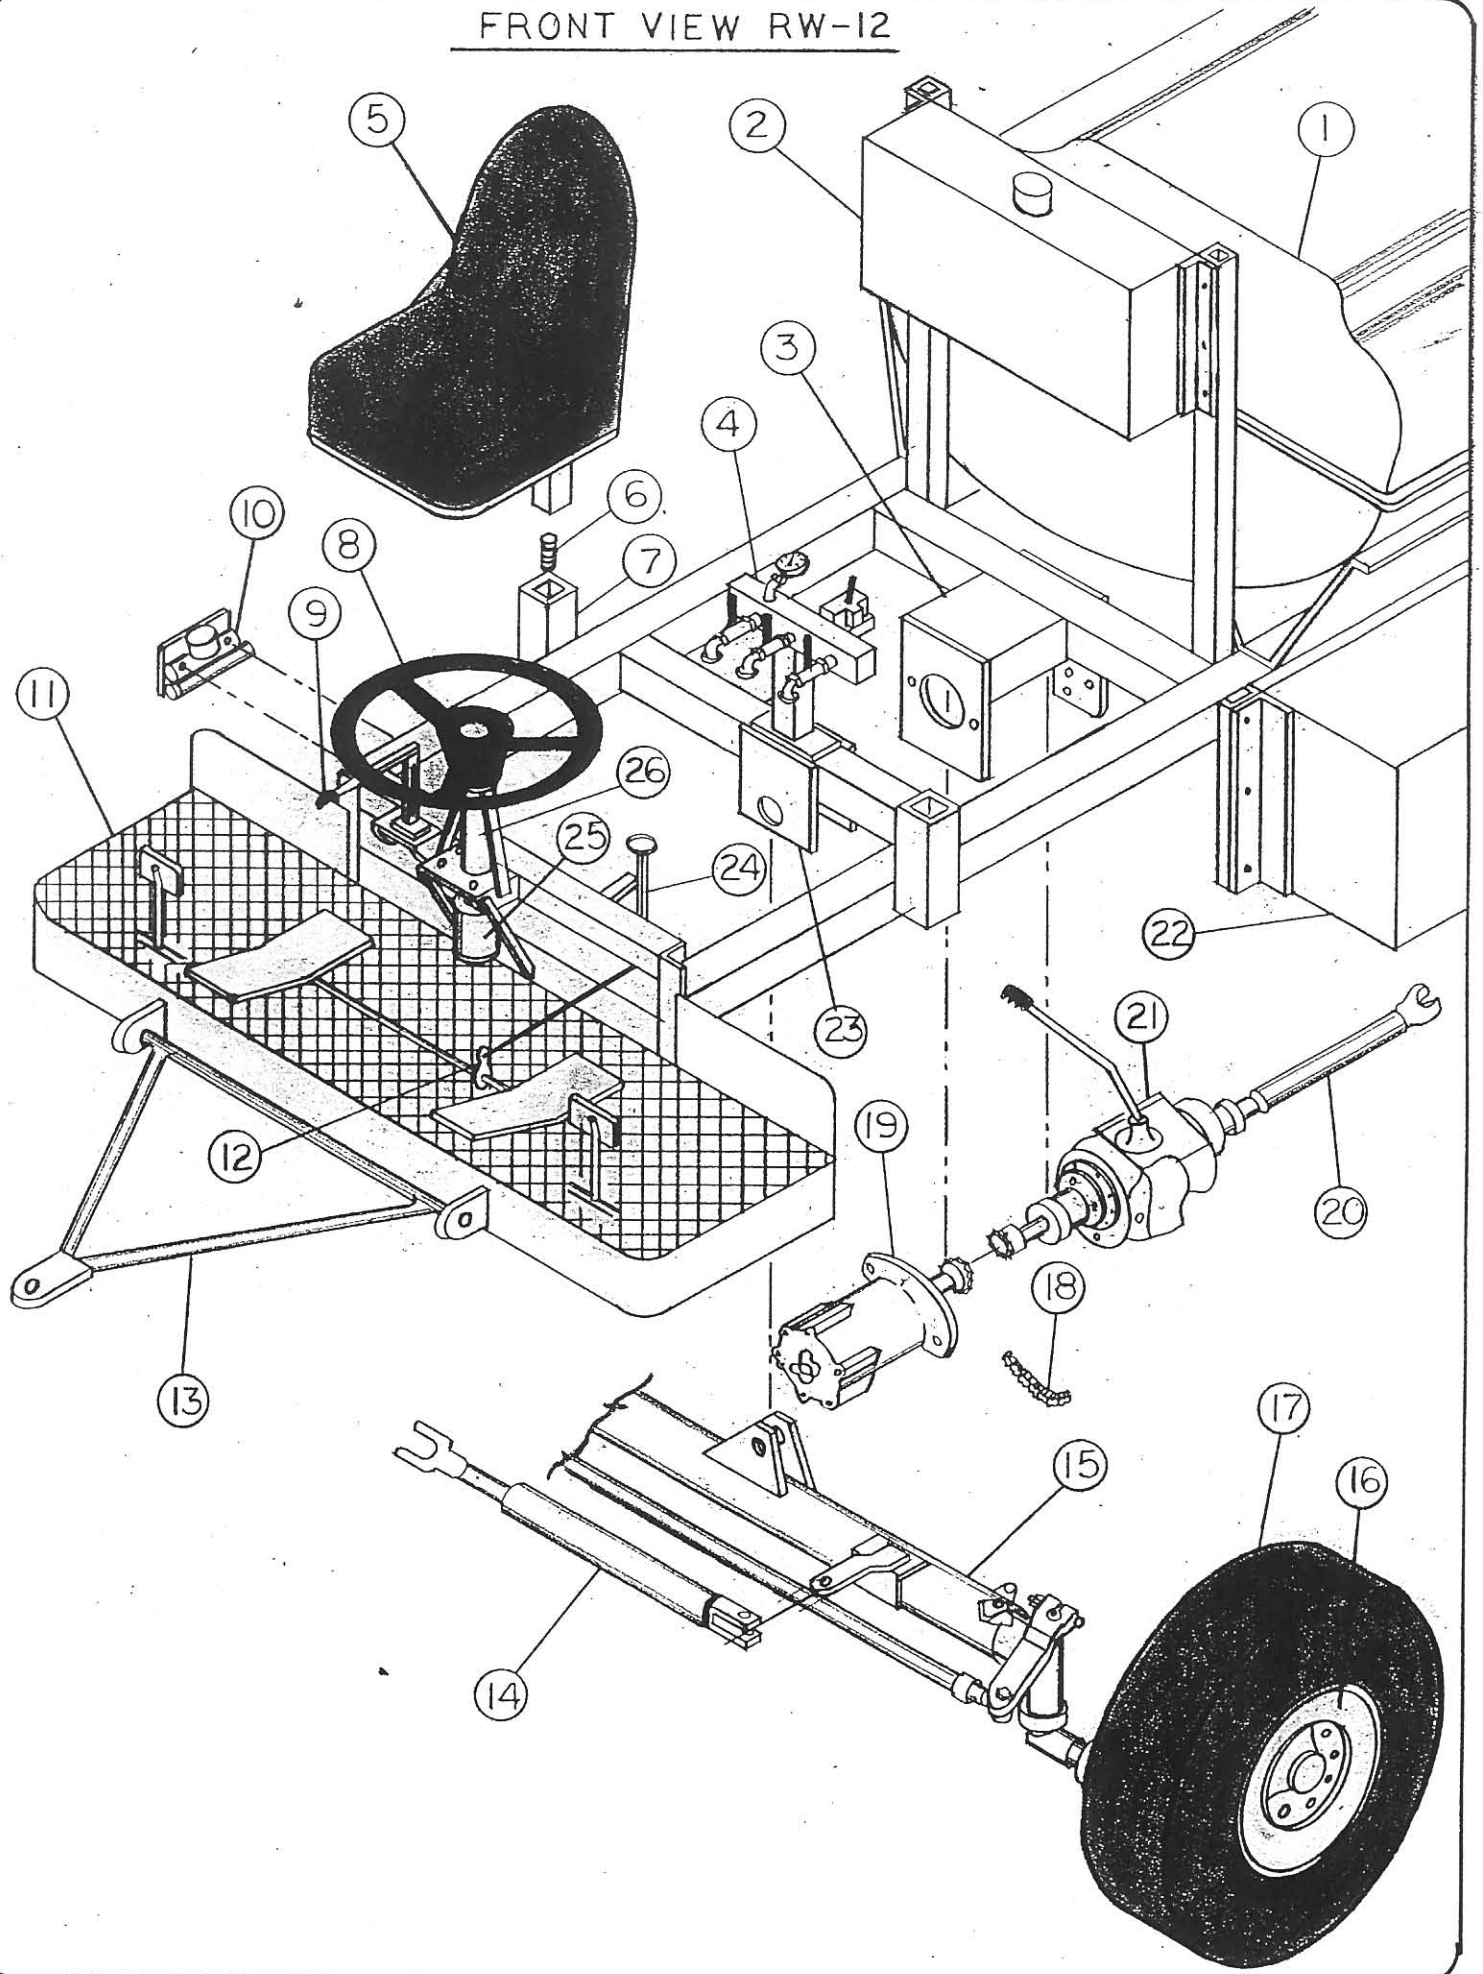

FRONT VIEW RW-12

FRONT VIEW RW-12

<u>ITEM</u>	<u>QTY.</u>	<u>DESCRIPTION</u>	<u>PART NO.</u>
1	1	300 Gal. Fiberglass Tank	RMC1003
2	1	Hydraulic Tank Assy.	RMC1062
3	1	Transmission Mount	RMC1021
4	1	S & R Control Valve Assy.	RMC2505
5	2	Seat	RPO3159
6	2	Seat Spring	RPO3160
7	2	Seat Mount Assy.	RMB2700
8	1	Steering Wheel	RMB1148
9	1	Emergency Brake Assy.	RPO3191
10	1	Master Cylinder	RPO3161
11	1	Platform Assy.	RMC2501
12	1	Quadrostat Control Arm	RMB1287
13	1	Tow Bar Assy.	RMC1054
14	1	Steering Cylinder	RPO3487
15	1	Front Axle	RPO3488
16	2	Wheel Center	RMB1131-06
17	2	Front Tire	RPO3491
18	1	Chain	RPO3172
19	1	Hydrostatic Motor	RPO3168
20	1	Drive Line	RPO3190
21	1	Transmission	RPO3489
22	1	Fuel Tank Assy.	RMC1051
23	1	Front Axle Mount	RMB1373
24	1	Quadrostat Control	RPO3192
25	1	Steering Head	RPO3494
26	1	Steering Column	RPO3495