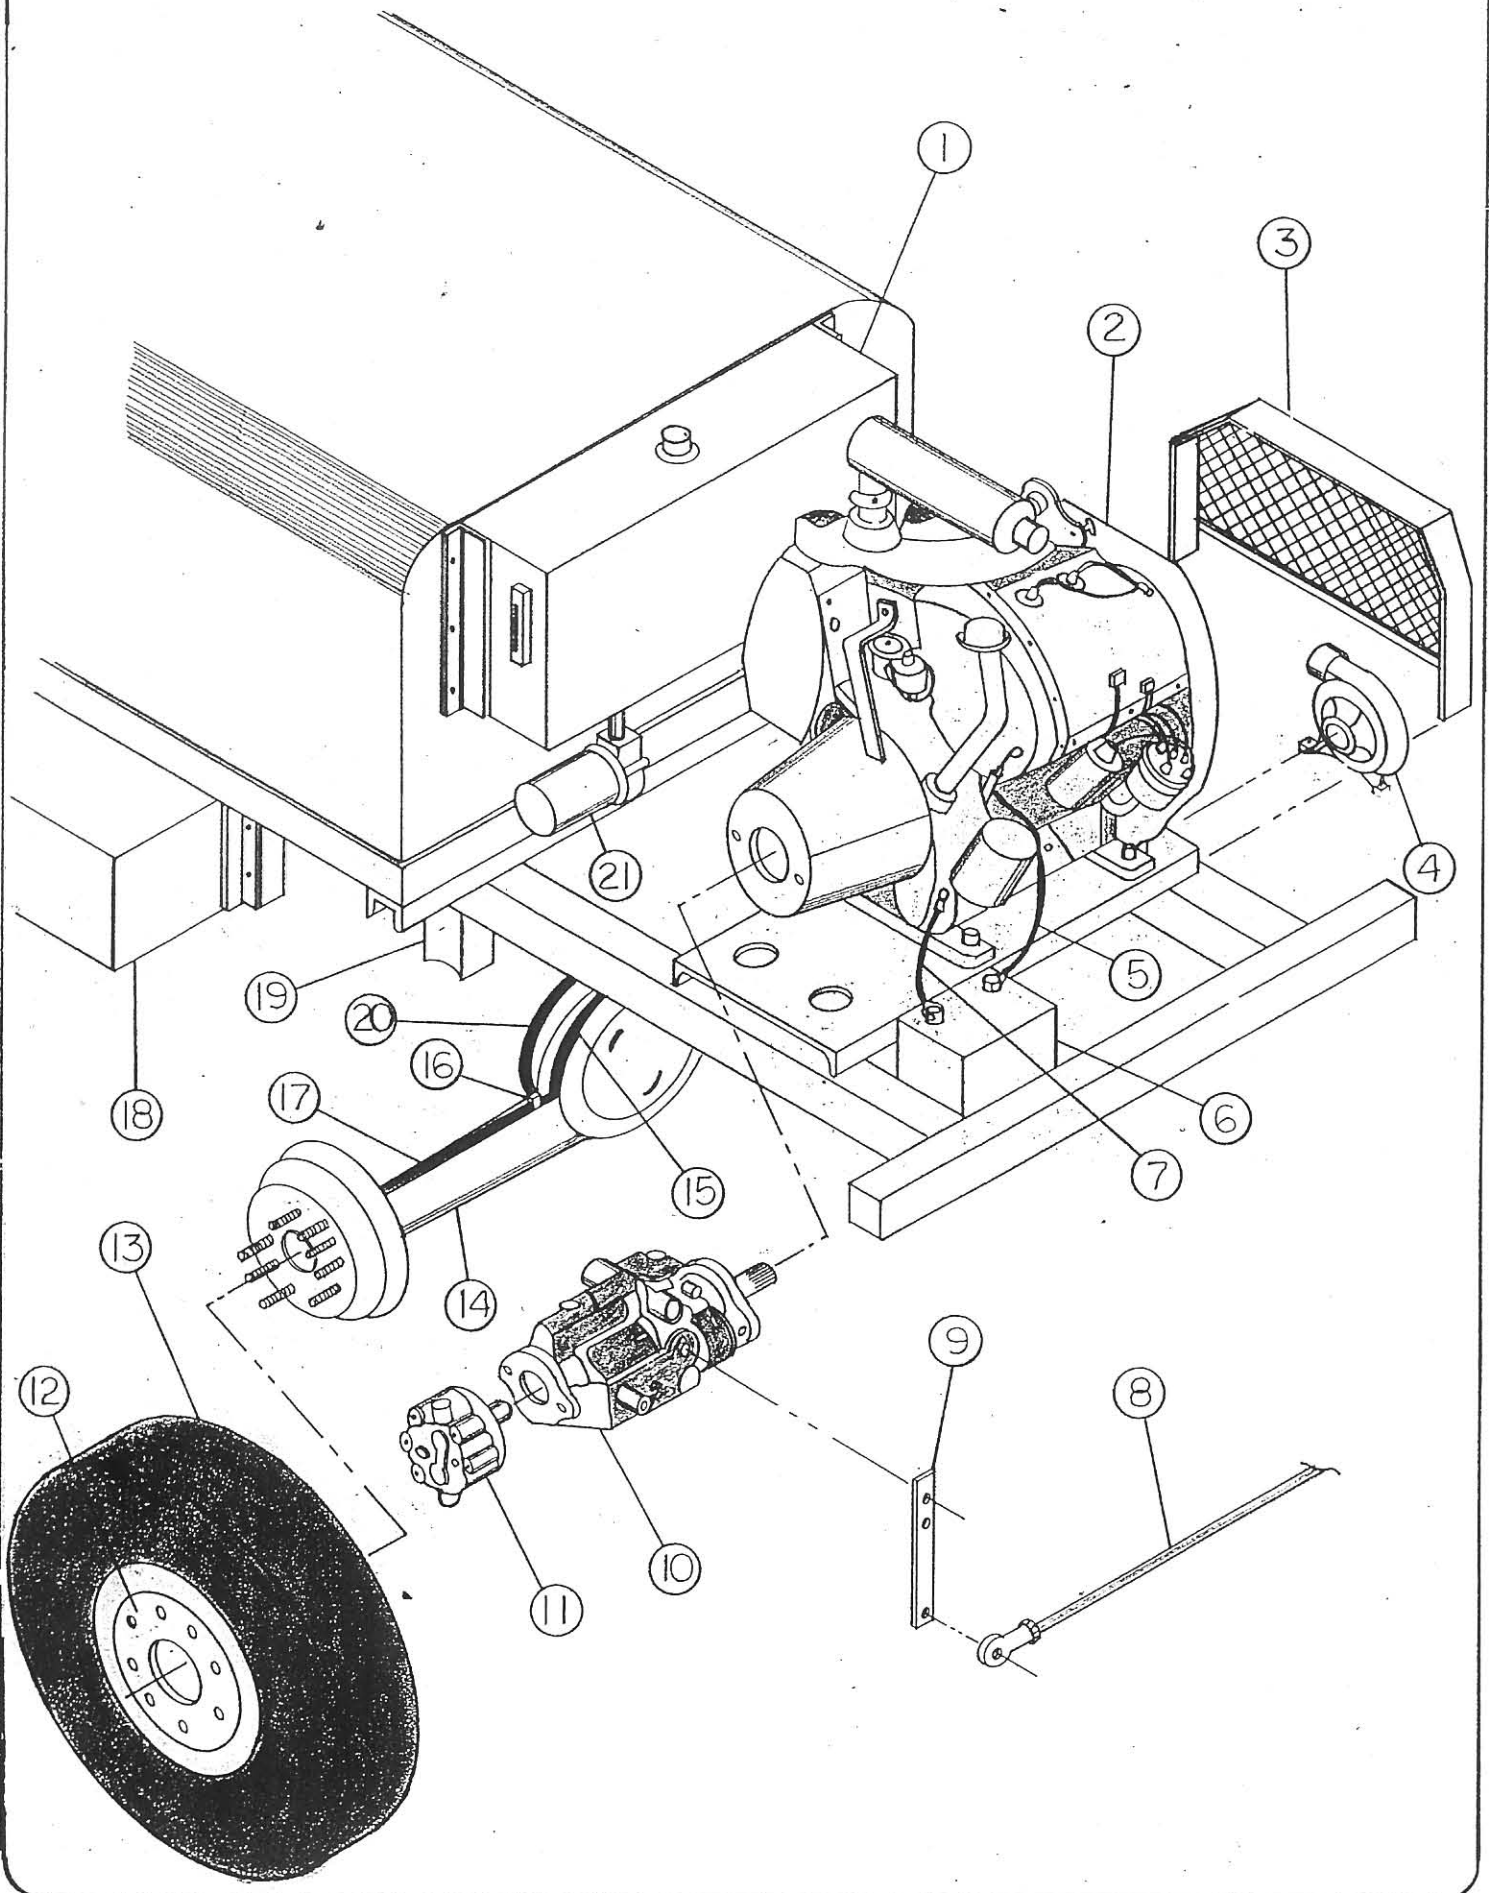

REAR VIEW RW-II

**RW-11 W/S.S. TANK**  
**REAR VIEW**

<b><u>ITEM</u></b>	<b><u>QTY.</u></b>	<b><u>DESCRIPTION</u></b>	<b><u>PART NO.</u></b>
1	1	Hydraulic Tank Assembly	RMC1521
2	1	Engine- Consult Factory	
3	1	Belt Guard	RMB1370
4	1	Centrifugal Pump	RP03335
5	1	Battery Cable	RP03450
6	1	Battery	RP03216
7	1	Battery Cable	RP03247
8	1	Pump Control Cable	RP03180
9	1	Hydrostatic Control Arm	RMB1442
10	1	Hydrostatic Pump	RP03438
11		Auxiliary Pump	
12	2	Wheel Center	RMB1131-02
13	2	Rear Tire	RP03453
14	1	Rear Differential	RP03454
15	1	Brake Line	RP03185
16	1	"Y" Fitting	RP03187
17	1	Brake Line	RP03188
18	1	Fuel Tank Assembly	RMC1051
19	2	Axle Support	RMB1243
20	1	Brake Line	RP03186
21	1	Hydraulic Fluid Filter	RP03189