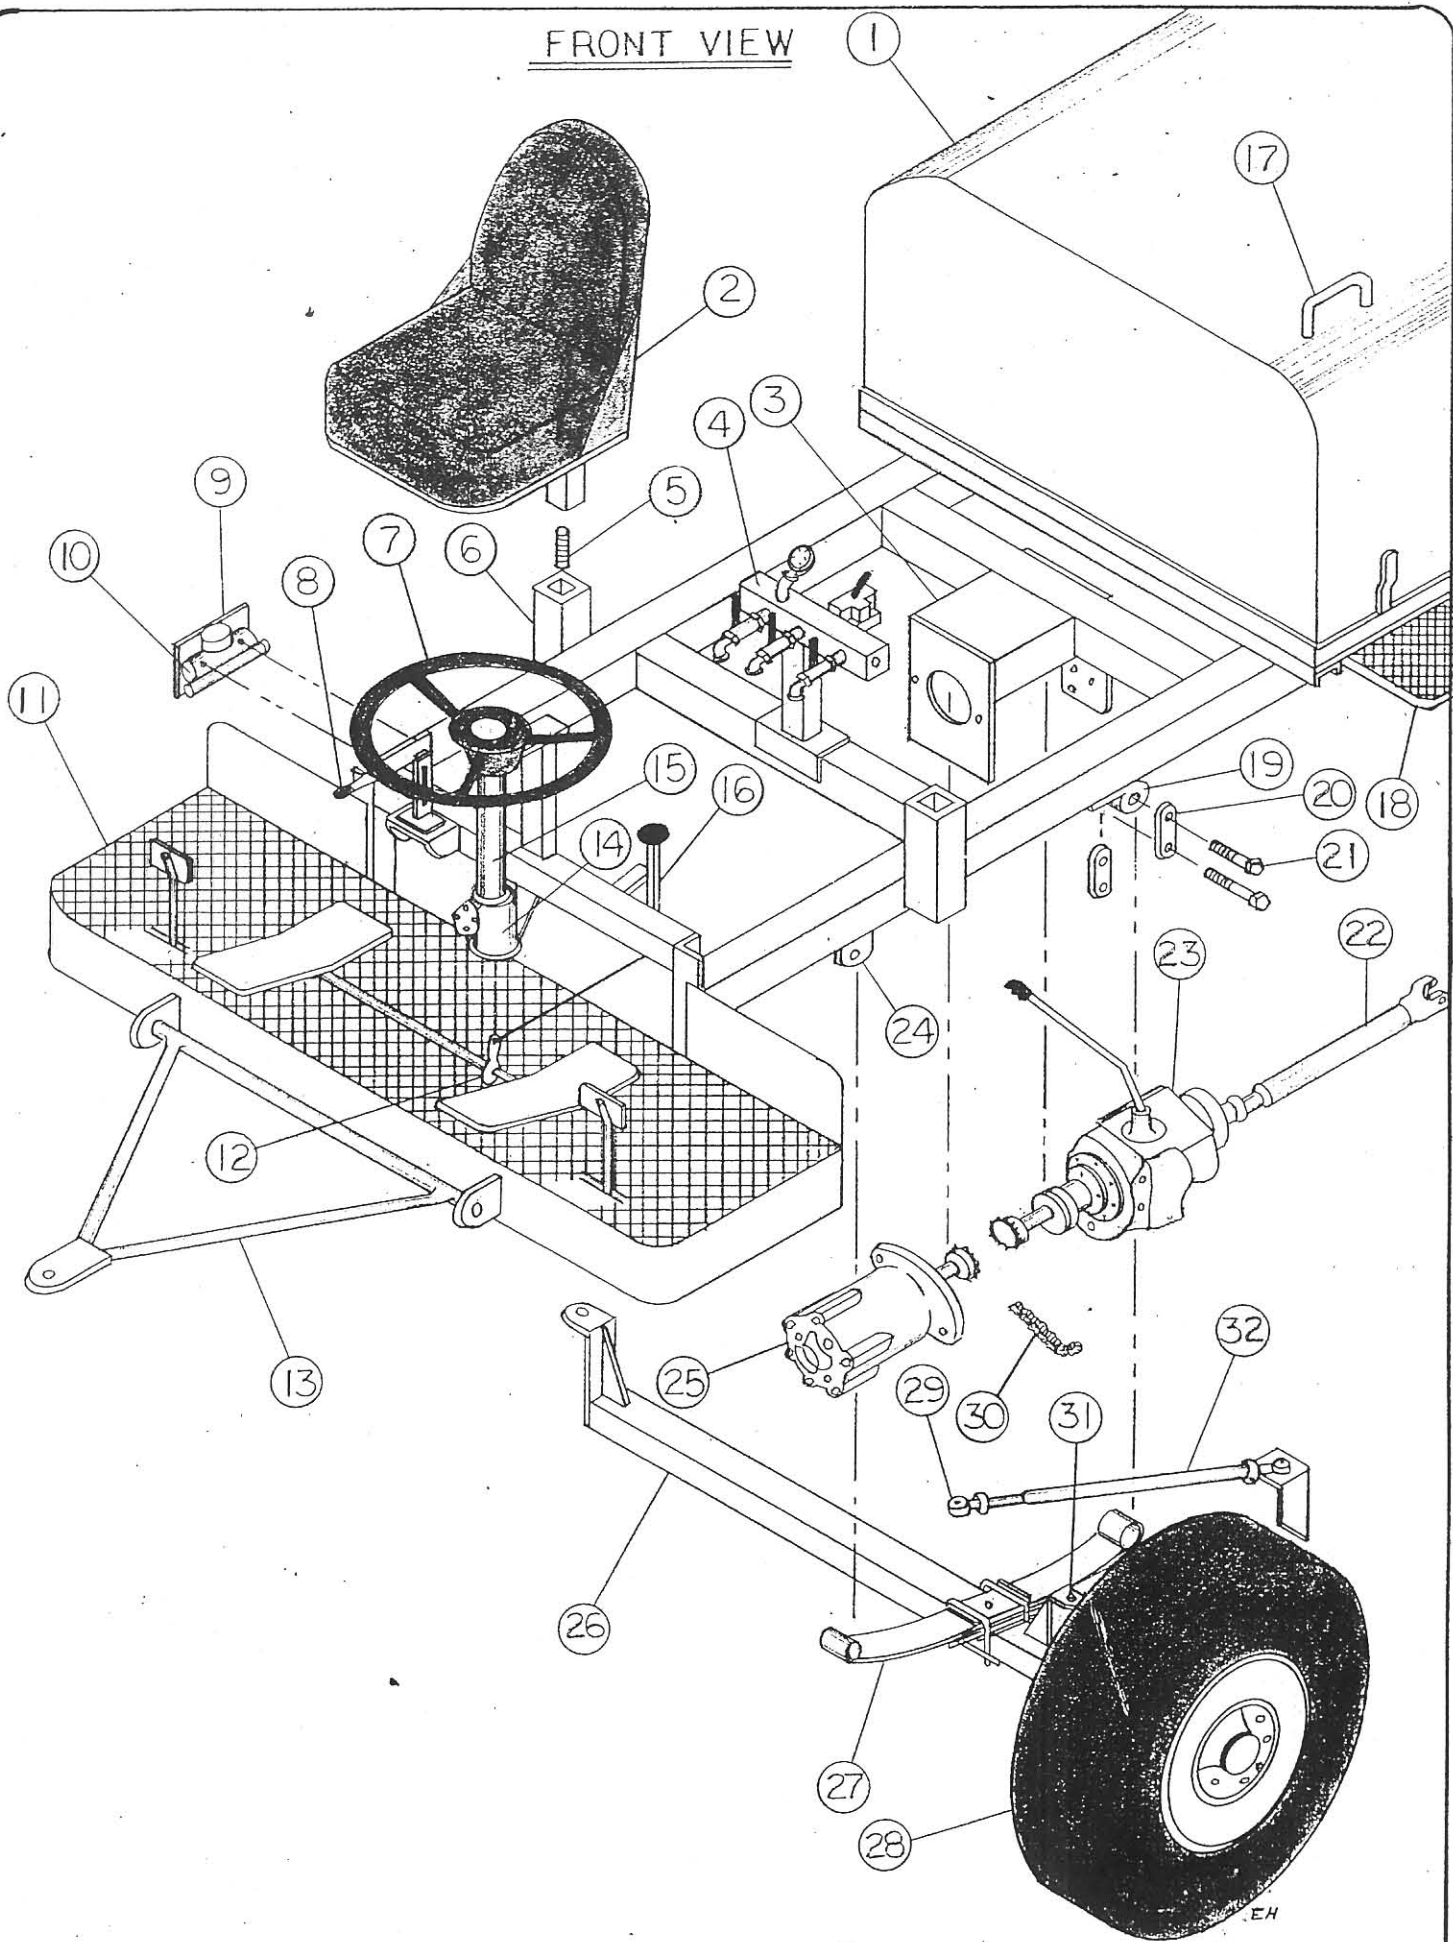

FRONT VIEW

RW-11 W/S.S. TANK- FRONT VIEW

<u>ITEM</u>	<u>QTY.</u>	<u>DESCRIPTION</u>	<u>PART NO.</u>
1	1	400 Gallon S.S. Tank Assembly	RMC1020
2	2	Seat	RP03159
3	1	Transmission Mount	RMC1021
4	1	S & R Control Valve Assembly	RMC1542
5	2	Seat Spring	RP03160
6	2	Seat Mount Assembly	RMB2700
7	1	Steering Wheel	RMB1148
8	1	Hand Brake Lever	RP03191
9	1	Master Cylinder Bracket	RMA5058
10	1	Master Cylinder	RP03161
11	1	Platform Assembly	RMC2501
12	1	Hydrostatic Control Arm	RMB1287
13	1	Tow Bar Assembly	RMC1054
14	1	Steering Box	RP03162
15	1	Steering Column	RMB2045
16	1	Quadrostat Control	RP03192
17	1	Tank Handle	RMA5133
18	1	Step	RMB1219
19	2	Eye Bolt	RP03163
20	4	Eye Bolt Plate	RP03164
21	4	Hex Head Bolt/Lock Nut	RP03165
22	1	Drive Line Assembly	RP03190
23	1	Hydrostatic Transmission	RP03166
24	2	Leaf Spring Hanger	RP03167
25	1	Hydrostatic Motor	RP03168
26	1	Front Axle Assembly	RMB1108
27	2	Leaf Spring Assy.	RP03169
28	2	Front Tire	RP03170
29	2	Tie Rod End	RP03171
30	1	Chain	RP03172
31	2	Ball Joint	RP03173
32	1	Pittman Arm Linkage	RMB1362