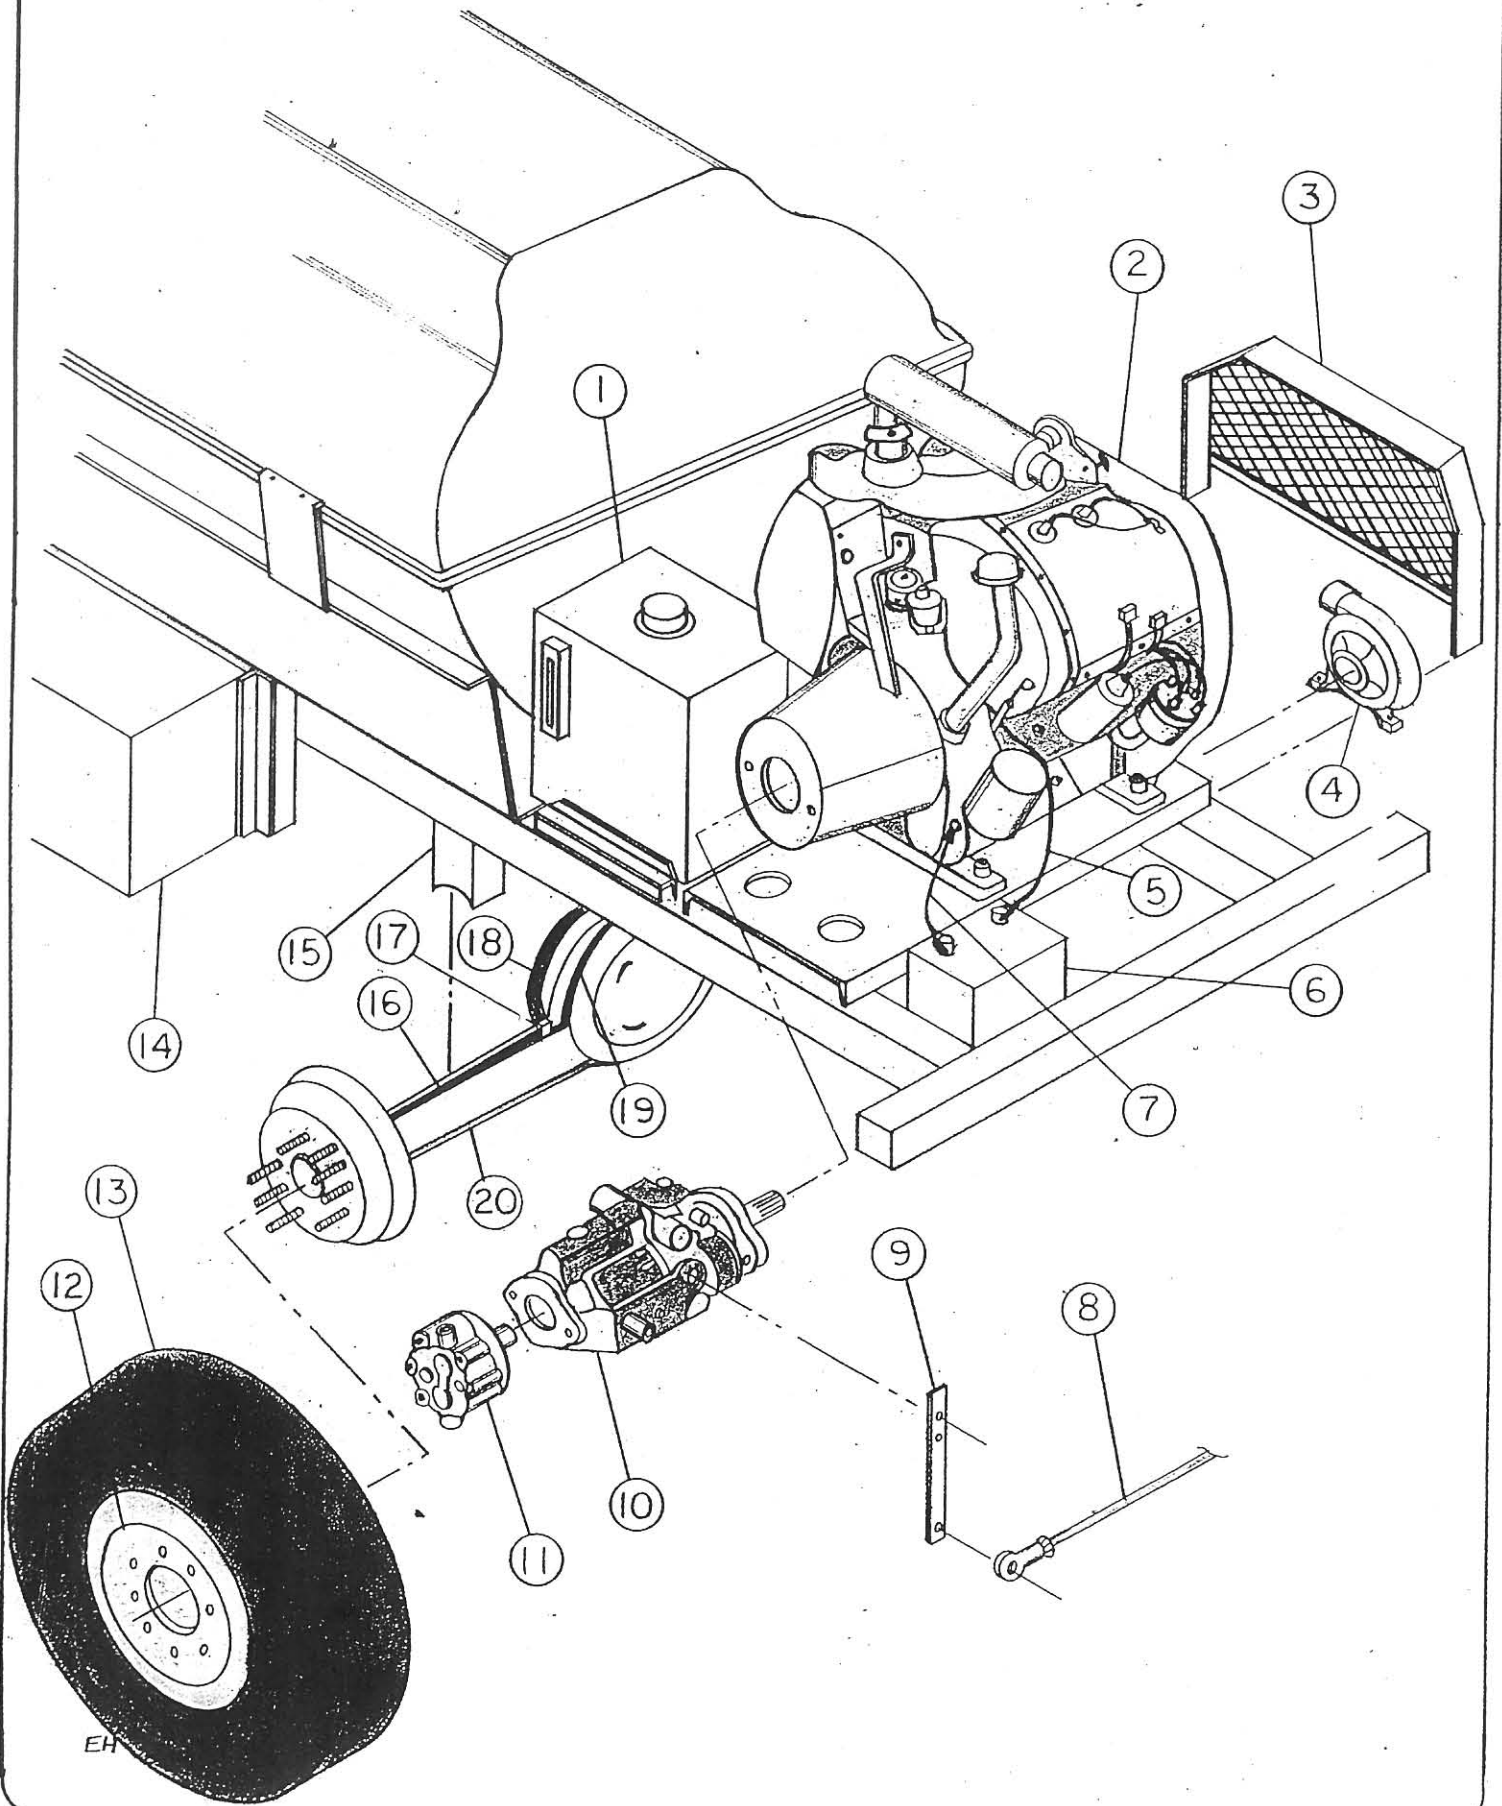

REAR VIEW RW-11

EH

REAR VIEW- RW-11 w/FIBERGLASS TANK

<u>ITEM</u>	<u>QTY.</u>	<u>DESCRIPTION</u>	<u>PART NO.</u>
1	1	Hydraulic Tank	RMC1028
2	1	37 H.P. Engine	RP03424
3	1	Belt Guard	RMB1370
4	1	Centrifugal Pump	RP03335
5	1	Battery Cable	RP03450
6	1	Battery	RP03216
7	1	Battery Cable	RP03247
8	1	Pump Control Cable	RP03180
9	1	Hydrostat Control Cable	RMB1442
10	1	Hydrostatic Pump	RP03438
11		Auxiliary Pump For Options	N.A.
12	2	Wheel Center	RMB1131-02
13	2	Rear Tire	RP03453
14	1	Fuel Tank	RMC1051
15	2	Rear Axle Support	RMB1243
16	1	Brake Line	RP03188
17	1	"Y" Fitting	RP03187
18	1	Brake Line	RP03186
19	1	Brake Line	RP03185
20	1	Rear Axle	RP03454