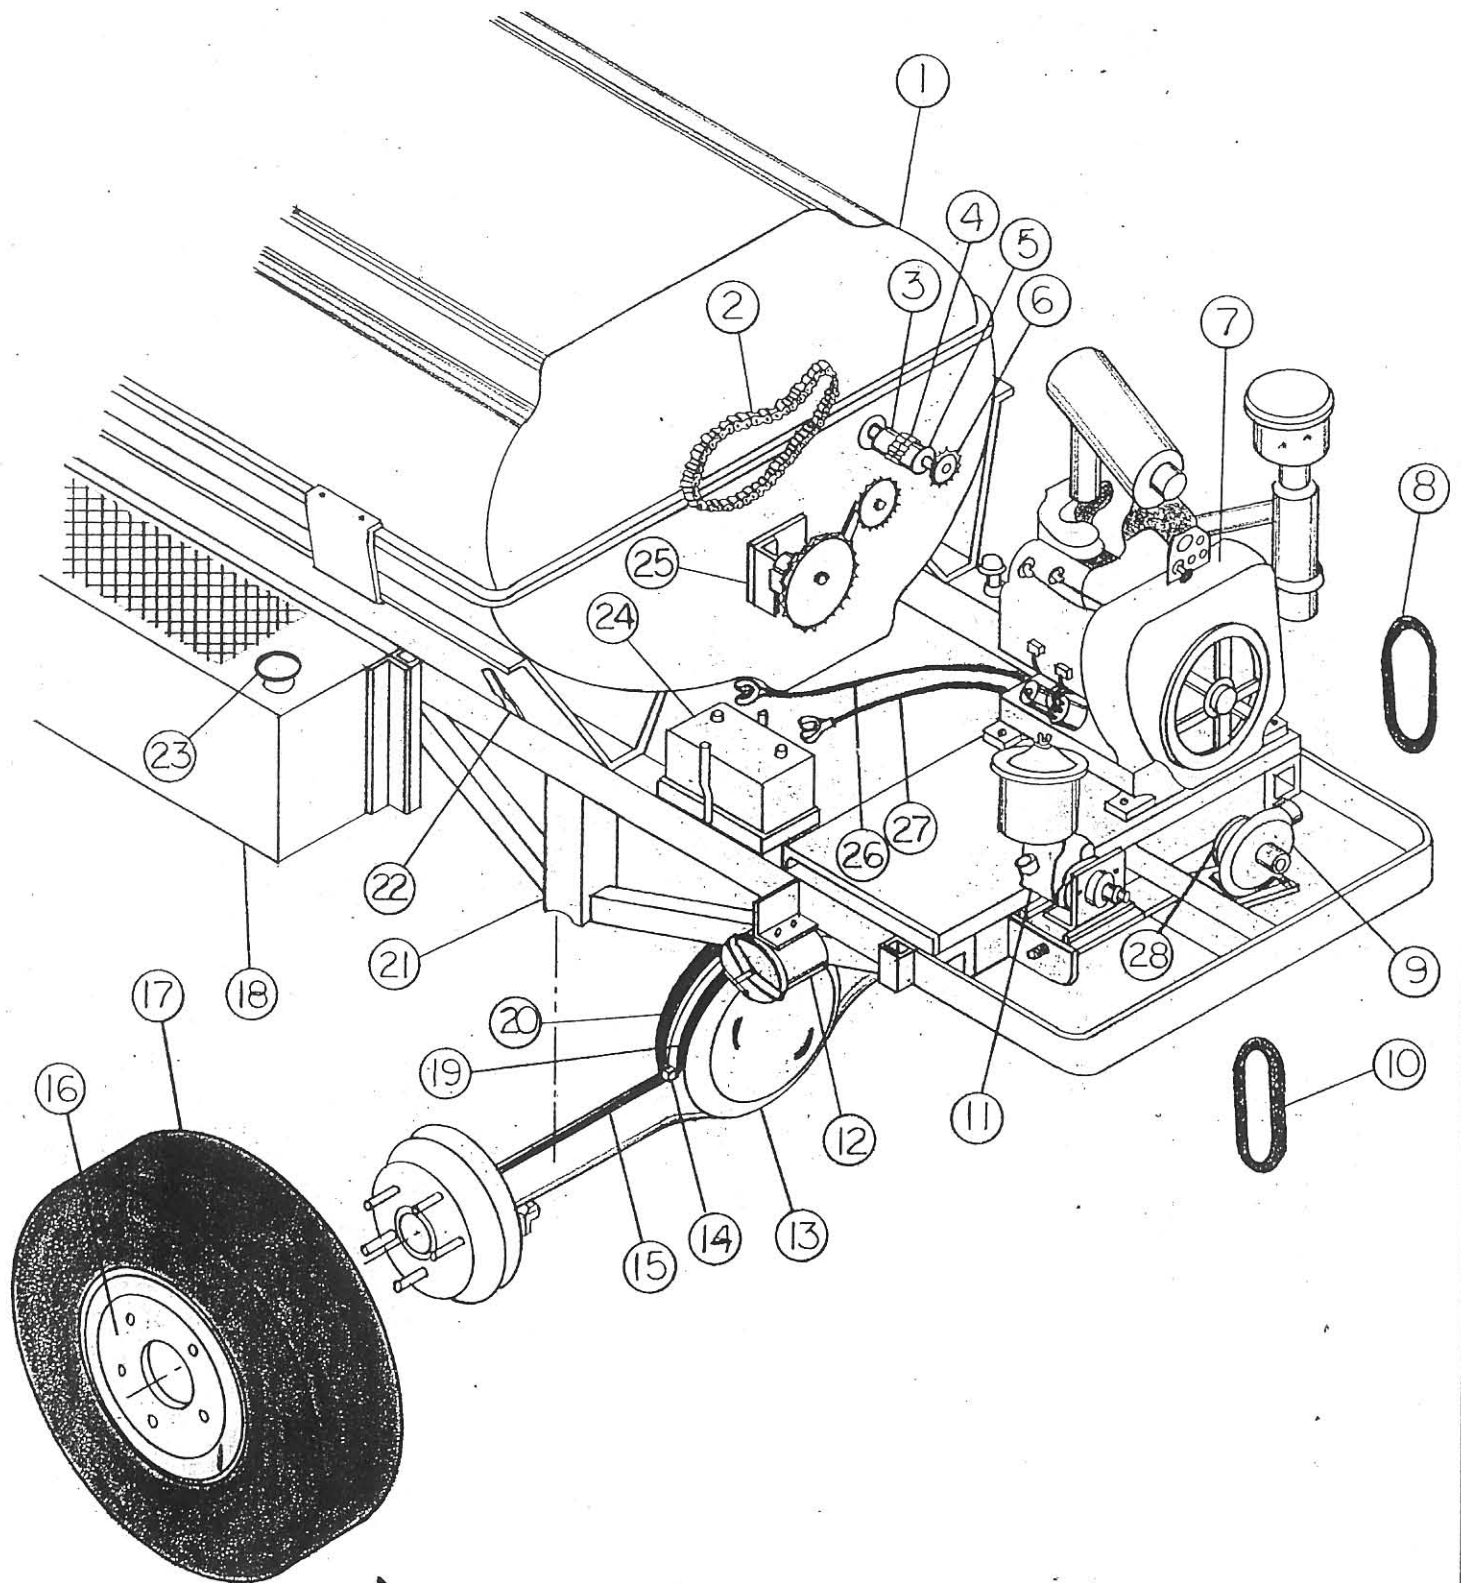

REAR VIEW RW-10

REAR VIEW RW-10

<u>ITEM</u>	<u>QTY.</u>	<u>DESCRIPTION</u>	<u>PART NO.</u>
1	1	300 Gal. Fiberglass Tank	RMC1003
2	1	Roller Chain	RPO3385
3	1	Chain Coupler	RPO3262
4	1	Chain	RPO3172
5	1	Chain Coupler	RPO3268
6	1	Sprocket	RPO3356
7	1	Engine- 30 H.P.	RPO3449
8	1	Pump Belt	RPO3220
9	1	Centrifugal Pump	RPO3335
10	1	Power Steering Pump Belt	RPO3440
11	1	Power Steering Pump	RPO3481
12	1	Strainer Assy. #1	RMC2505
13	1	Rear Differential	RPO3480
14	1	"Y" Fitting	RPO3187
15	1	Brake Line	RPO3228
16	2	Wheel Center	RMB1131
17	2	Rear Tire	RPO3453
18	1	Fuel Tank	RMC1051
19	1	Brake Line	RPO3459
20	1	Brake Line	RPO3460
21	2	Rear Axle Support	RMC2524
22	2	Hand Wand Holder	RMA5085
23	1	Fuel Tank Cap	RPO3288
24	1	Battery	RPO3215
25	1	Idler Assy.	RMC1001
26	1	Battery Cable	RPO3247
27	1	Battery Cable	RPO3451
28	1	Electric Clutch Assy.	RPO3469