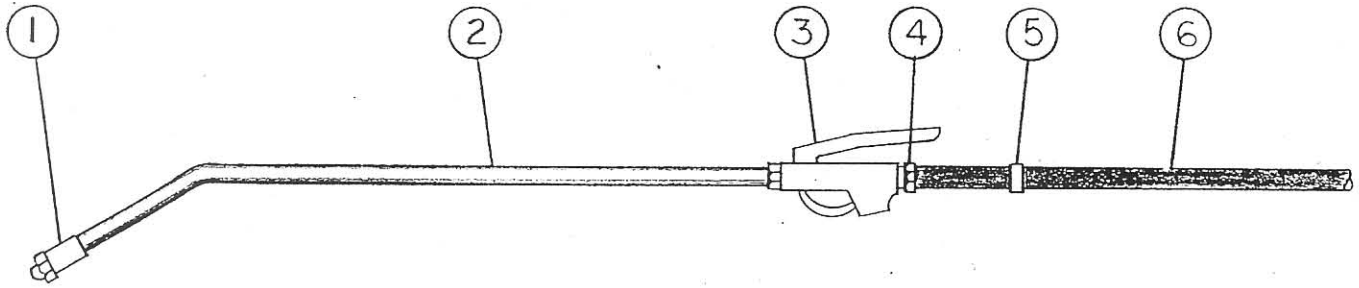

HAND WAND ASSY BRASS

<u>ITEM</u>	<u>QTY.</u>	<u>DESCRIPTION</u>	<u>PART NO.</u>
1	1	Nozzle	RP03193
2	1	Extention	RP03194
3	1	Trigger Valve	RP03195
4	1	Handle	RP03196
5	1	Hose Clamp	RP03197
6	1	Hose	RP03198
N.I.	1	Brass Cap	RP03199
		Complete Assy.	RMB1359