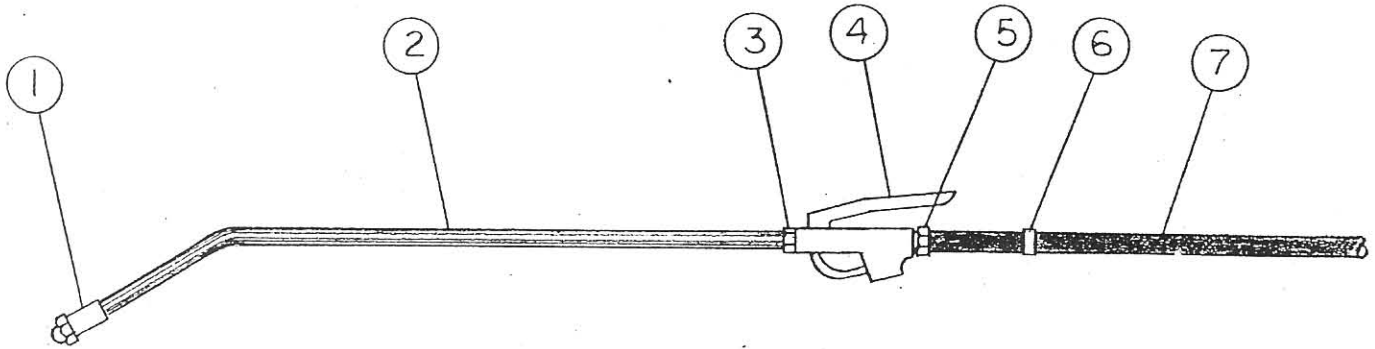

HAND WAND ASSY.- ALUMINUM

<u>ITEM</u>	<u>QTY.</u>	<u>DESCRIPTION</u>	<u>PART NO.</u>
1	1	Nozzle	RP03396
	1	Body	RP03397
	1	Cap	RP03398
2	1	Aluminum Tubing	RP03399
3	1	Adaptor	RP03400
4	1	Trigger Valve	RP03401
5	1	Adaptor	RP03400
6	1	Fast Lock Clamp	RP03197
7	1	Hose	RP03198
		Complete Assy.	RMB2751