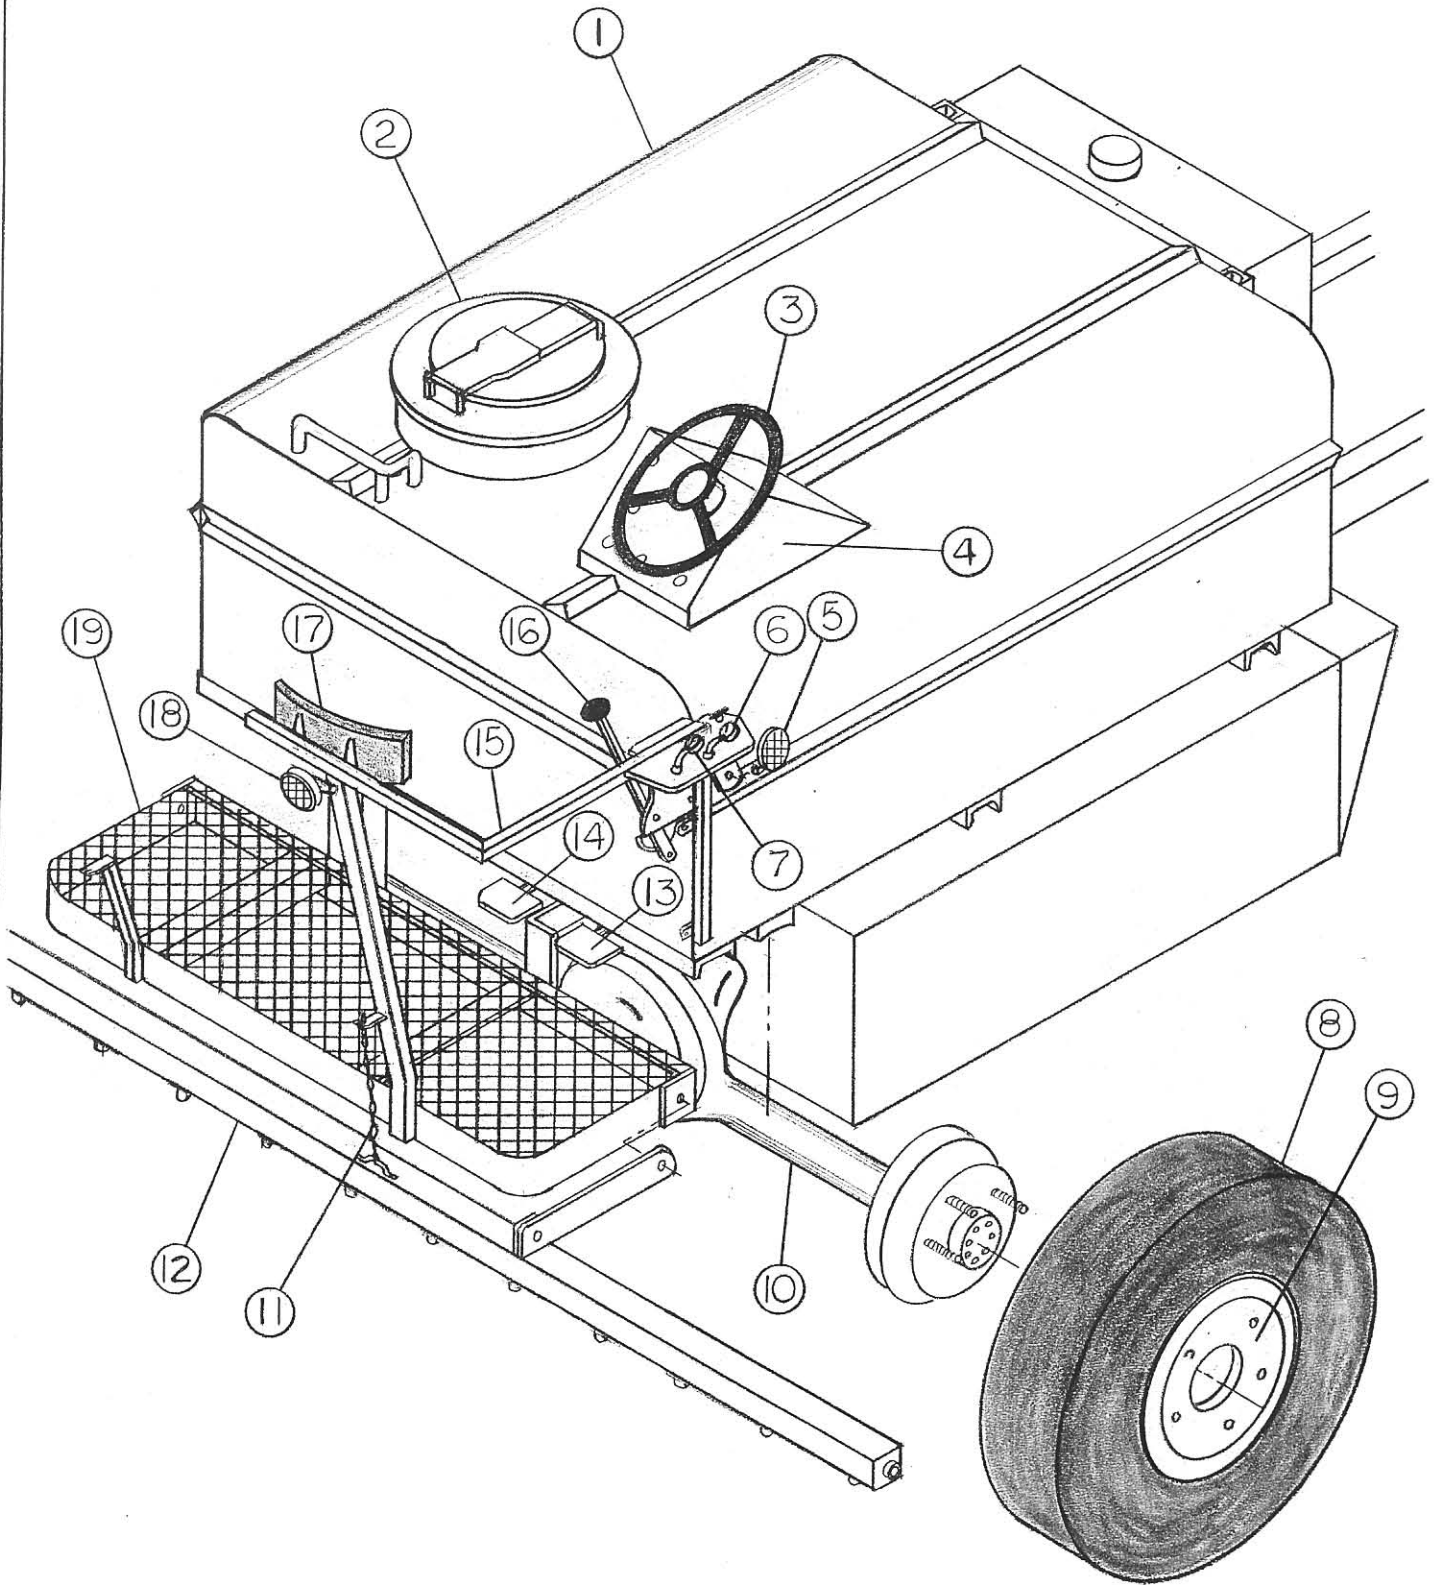

REAR DETAIL - ASP II

REAR DETAIL

<u>ITEM</u>	<u>QTY.</u>	<u>DESCRIPTION</u>	<u>PART NO.</u>
1	1	TANK ASSY.	ASP1003
2	1	TANK LID	RPO3119
3	1	STEERING WHEEL	RMB1148
4	1	INSTRUMENT PANEL	ASP1028
5	1	LIGHT	RPO3548
6	1	PRESSURE GUAGE	RPO3102
7	1	PRESSURE GUAGE	RPO3102
8	2	REAR TIRE	RPO3170
9	2	WHEEL CENTER	RPO3556
10	1	REAR DIFFERENTIAL	RPO3454
11	2	CHAIN	RPO3145
12	1	SPRAY BAR ASSY.	ASP1009
13	1	VALVE ACTUATOR PEDAL	ASP1017
14	1	BRAKE PEDAL	ASP1016
15	1	RAIL ASSY.	ASP1008
16	1	HYDROSTAT CONTROL LEVER	RPO3192
17	1	BACK REST	RPO3552
18	1	LIGHT	RPO3548
19	1	PLATFORM ASSY.	ASP1031