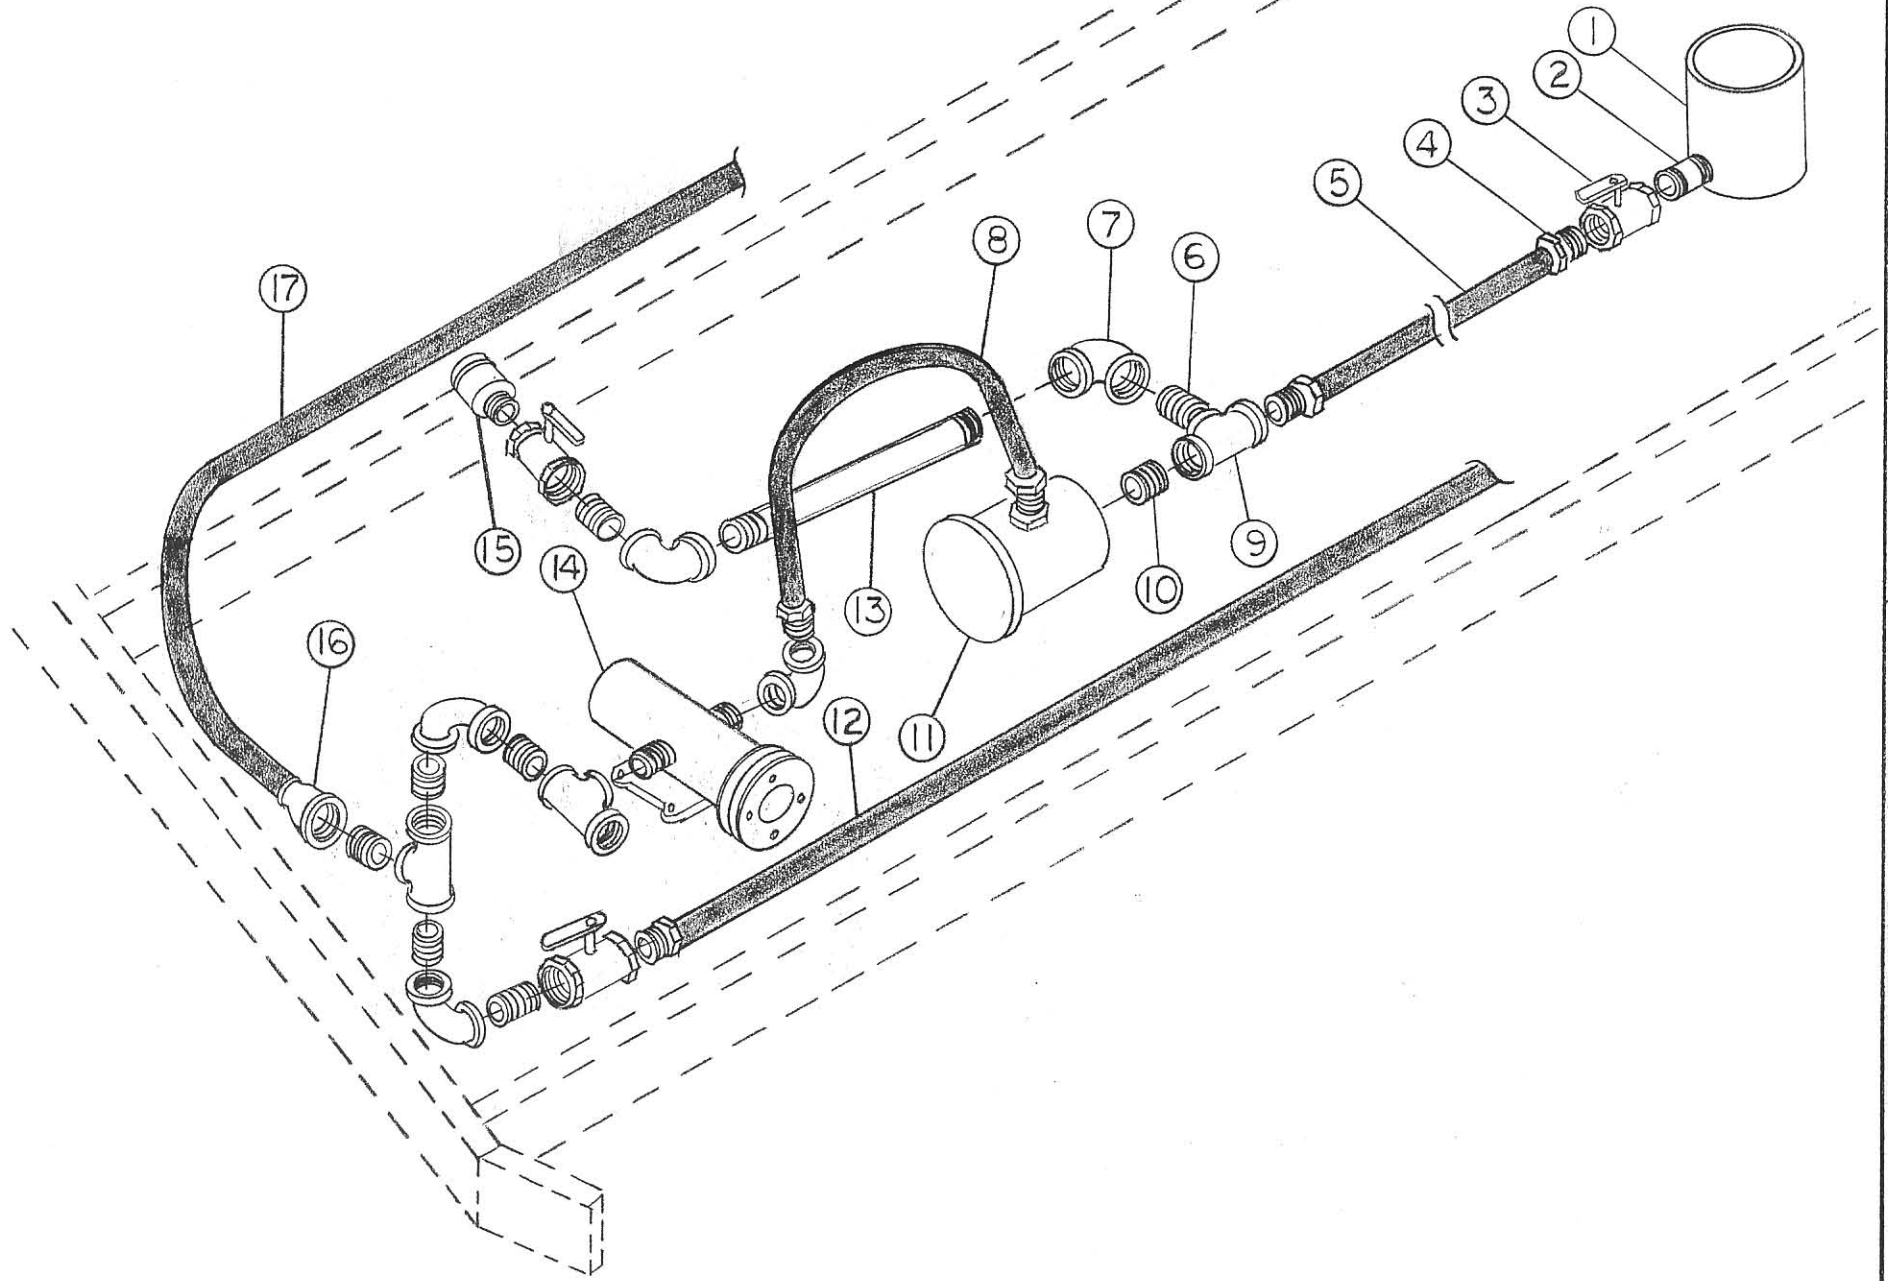

PLUMBING

PLUMBING

<u>ITEM</u>	<u>QTY.</u>	<u>DESCRIPTION</u>	<u>PART NO.</u>
1	1	SUMP ASSY.	RMB1380
2	1	PIPE NIPPLE	RP03537
3	3	BALL VALVE	RP03493
4	5	HOSE BARB	RP03543
5	1	HOSE	*
6	1	CLOSE NIPPLE	RP03538
7	5	ELBOW	RP03539
8	1	HOSE	*
9	3	TEE	RP03540
10	8	CLOSE NIPPLE	RP03541
11	1	STRAINER ASSY. #2	RMC2511
12	1	HOSE	*
13	1	PIPE	*
14	1	PUMP	RP03542
15	1	QUICK DISCONNECT	RP03544
16	1	REDUCER	RP03545
17	1	HOSE	*

* TO ORDER REPLACEMENT HOSE OR PIPE- STATE SIZE, LENGTH & LOCATION