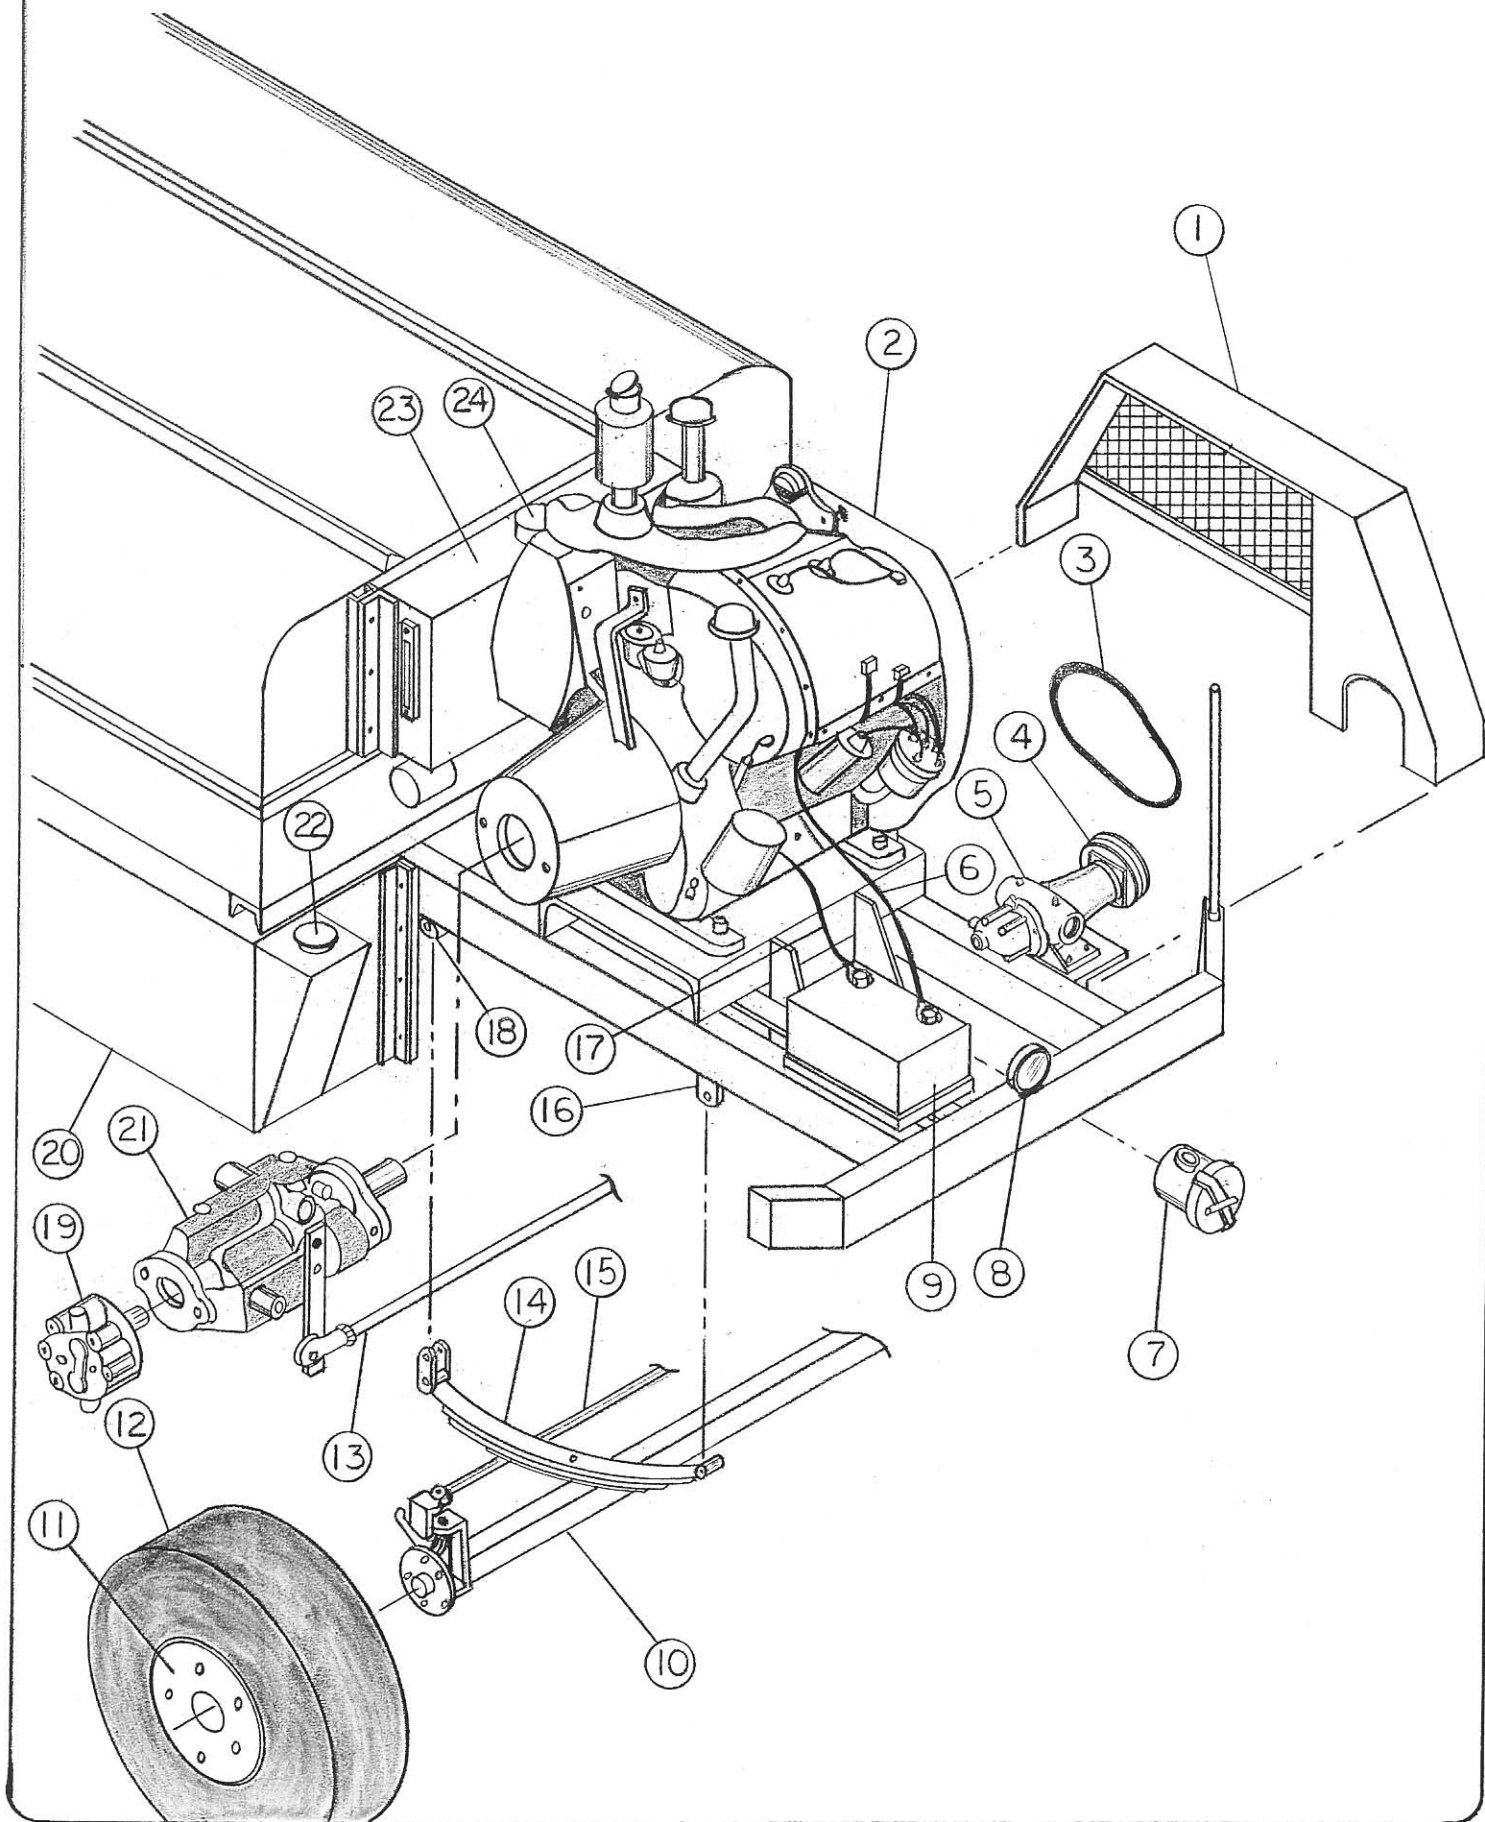

FRONT DETAIL

FRONT DETAIL

<u>ITEM</u>	<u>QTY.</u>	<u>DESCRIPTION</u>	<u>PART NO.</u>
1	1	BELT GUARD	ASP1011
2	1	ENGINE	RP03424
3	2	BELT	RP03546
4	1	ELECTRIC CLUTCH	RP03547
5	1	PUMP	RP03542
6	1	BATTERY CABLE	RP03386
7	1	STRAINER ASSY. #2	RMC2511
8	1	LIGHT	RP03548
9	1	BATTERY	RP03217
10	1	FRONT AXLE ASSY.	ASP1032
11	2	WHEEL CENTER	RP03549
12	2	FRONT TIRE	RP03550
13	1	PUMP CONTROL CABLE	RP03180
14	2	LEAF SPRING ASSY.	RP03290
15	1	TIE ROD	RMB1363
16	2	LEAF SPRING EYE PLATE	RP03164
17	1	BATTERY CABLE	RP03452
18	2	LEAF SPRING HANGER	RP03167
19	1	PUMP	RP03536
20	1	FUEL TANK ASSY.	ASP1036
21	1	PUMP	RP03535
22	1	FUEL TANK CAP	RP03288
23	1	HYDRAULIC TANK	RMC1062
24	1	HYDRAULIC TANK CAP	RP03551